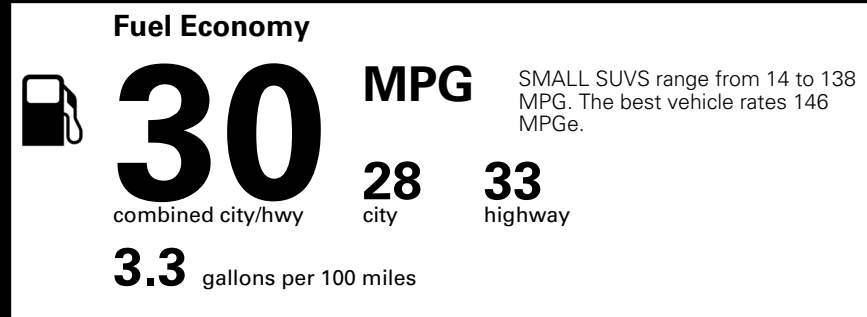

MANUFACTURER'S SUGGESTED RETAIL PRICE ▶

$ 28,390.00

COMPARE EX FWD FEATURES

Added to/in place of standard S FWD features

- Smart Power Liftgate
- LED Rear Combination Lights
- Compact Spare Tire
- Dual-Zone Auto Climate Control w/ 5" Display
- SynTex Seating Material
- Heated Front Seats
- Rear Air Vents
- Rear Center Armrest w/ Cupholders
- Dual Illuminated Vanity Mirrors

Included
Included
Included
Included
Included
Included
Included
Included
Included
Included

ADDITIONAL INSTALLED EQUIPMENT:

(In addition to or in place of standard features)
EX FWD Panoramic Sunroof Package
- Panoramic Sunroof w/ Power Sunshade
- Heated Steering Wheel
- Roof Rails
All Season Floor Liners

$1,500.00

$220.00

MSRP INCLUDING OPTIONS

$ 30,110.00

INLAND FREIGHT AND HANDLING

$ 1,495.00

TOTAL MANUFACTURER'S SUGGESTED RETAIL PRICE ▶

$ 31,605.00

TOTAL ADDITIONAL WEIGHT: 7.2

*Additional terms and conditions apply.
**Kia Connect may be currently unavailable for some Model Year 2022 and newer vehicles sold or purchased in Massachusetts; please see owners.kia.com for more information.
NOTE: When you purchase this vehicle, Kia America, Inc. collects personal information you provide to the dealership. For information on our collection and use of personal information and your rights, please see our Privacy Policy on www.kia.com.

EPA DOT Fuel Economy and Environment

Gasoline Vehicle

You save $250
in fuel costs over 5 years compared to the average new vehicle.

Annual fuel cost $1,550