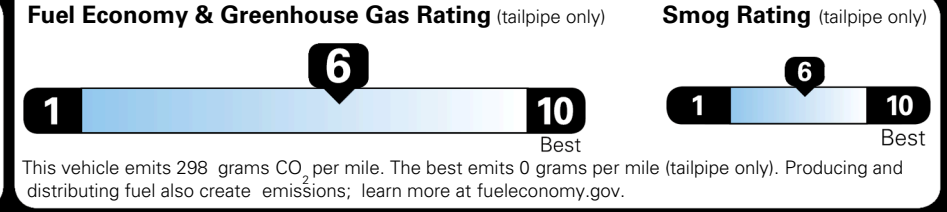

EPA DOT Fuel Economy and Environment

Gasoline Vehicle

You save \$250
 in fuel costs over 5 years compared to the average new vehicle.

Annual fuel cost \$1,550

Actual results will vary for many reasons, including driving conditions and how you drive and maintain your vehicle. The average new vehicle gets 29 MPG and costs \$8,000 to fuel over 5 years. Cost estimates are based on 15,000 miles per year at \$ 3.10 per gallon. MPGe is miles per gasoline gallon equivalent. Vehicle emissions are a significant cause of climate change and smog.