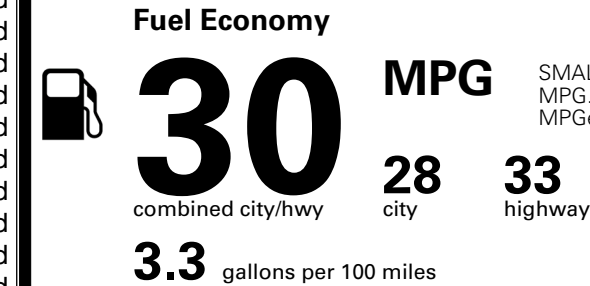

EPA DOT Fuel Economy and Environment

Gasoline Vehicle

SMALL SUVs range from 14 to 138 MPG. The best vehicle rates 146 MPGe.

You save $250
in fuel costs over 5 years compared to the average new vehicle.

Annual fuel cost
$1,550

Fuel Economy & Greenhouse Gas Rating (tailpipe only) Smog Rating (tailpipe only)