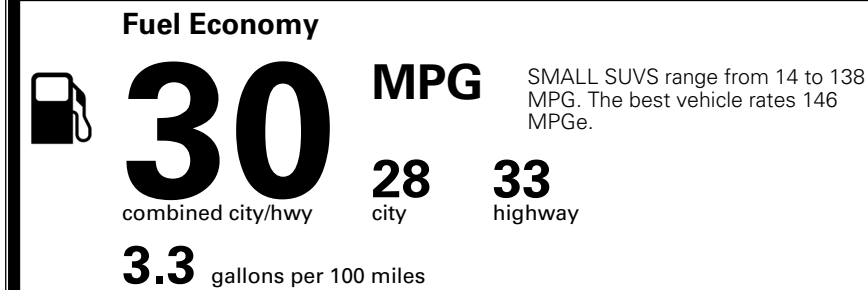

EPA DOT Fuel Economy and Environment

Gasoline Vehicle

You save \$250
 in fuel costs over 5 years compared to the average new vehicle.

Annual fuel cost \$1,550

Actual results will vary for many reasons, including driving conditions and how you drive and maintain your vehicle. The average new vehicle gets 29 MPG and costs \$8,000 to fuel over 5 years. Cost estimates are based on 15,000 miles per year at \$ 3.10 per gallon. MPGe is miles per gasoline gallon equivalent. Vehicle emissions are a significant cause of climate change and smog.