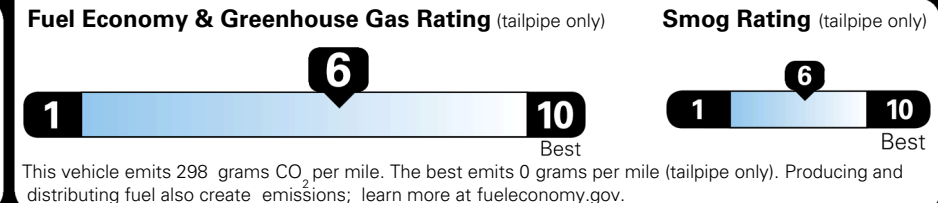

EPA DOT Fuel Economy and Environment

Gasoline Vehicle

You save \$250
 in fuel costs over 5 years compared to the average new vehicle.

Annual fuel cost \$1,550

Actual results will vary for many reasons, including driving conditions and how you drive and maintain your vehicle. The average new vehicle gets 29 MPG and costs \$8,000 to fuel over 5 years. Cost estimates are based on 15,000 miles per year at \$ 3.10 per gallon. MPGe is miles per gasoline gallon equivalent. Vehicle emissions are a significant cause of climate change and smog.