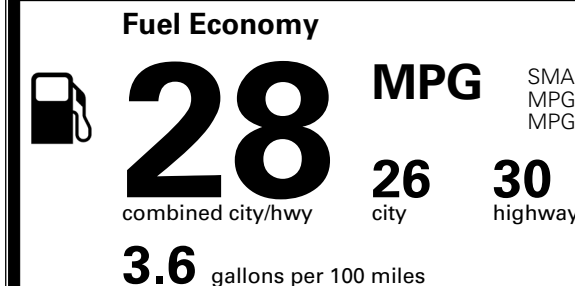

EPA DOT Fuel Economy and Environment

Gasoline Vehicle

SMALL SUVs range from 14 to 138 MPG. The best vehicle rates 146 MPGe.

You spend $250 more in fuel costs over 5 years compared to the average new vehicle.

Annual fuel cost
$1,650