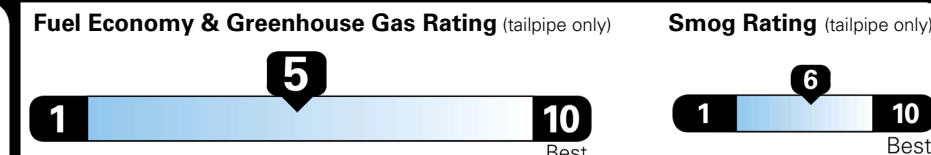

This vehicle emits 319 grams CO₂ per mile. The best emits 0 grams per mile (tailpipe only). Producing and distributing fuel also create emissions; learn more at fueleconomy.gov.

Actual results will vary for many reasons, including driving conditions and how you drive and maintain your vehicle. The average new vehicle gets 29 MPG and costs $8,000 to fuel over 5 years. Cost estimates are based on 15,000 miles per year at $ 3.10 per gallon. MPGe is miles per gasoline gallon equivalent. Vehicle emissions are a significant cause of climate change and smog.

fueleconomy.gov

Calculate personalized estimates and compare vehicles

Smartphone QR Code™

GOVERNMENT 5-STAR SAFETY RATINGS

Overall Vehicle Score Not Rated

Based on the combined rating of frontal, side and rollover. Should ONLY be compared to other vehicles of similar size and weight.

Frontal Driver Not Rated

Crash Passenger Not Rated

Based on the risk of injury in a frontal impact. Should ONLY be compared to other vehicles of similar size and weight.

Side Front seat Not Rated

Crash Rear seat Not Rated

Star ratings based on the risk of injury in a side impact.

Rollover Not Rated

Star ratings based on the risk of rollover in a single-vehicle crash.

Star ratings range from 1 to 5 stars (★★★★★) with 5 being the highest.

Source: National Highway Traffic Safety Administration (NHTSA).

www.safercar.gov or 1-888-327-4236

Manufacturer's suggested retail price includes Manufacturer's recommended pre-delivery service. License and title fees, state and local taxes and other dealer installed options and accessories are not included in the manufacturer's suggested retail price.

PARTS CONTENT INFORMATION

FOR VEHICLES IN THIS CAR LINE U.S./CANADIAN PARTS CONTENT: 0 %

MAJOR SOURCES OF FOREIGN PARTS: KOREA: 90%

NOTE: PARTS CONTENT DOES NOT INCLUDE FINAL ASSEMBLY, DISTRIBUTION, OR OTHER NON-PARTS COSTS.

FOR THIS VEHICLE FINAL ASSEMBLY POINT: GWANGJU, KOREA

COUNTRY OF ORIGIN

ENGINE (MOTOR): KOREA

TRANSMISSION: KOREA