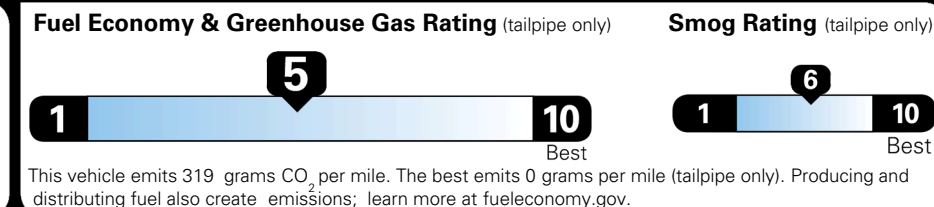

Actual results will vary for many reasons, including driving conditions and how you drive and maintain your vehicle. The average new vehicle gets 29 MPG and costs $8,000 to fuel over 5 years. Cost estimates are based on 15,000 miles per year at $ 3.10 per gallon. MPGe is miles per gasoline gallon equivalent. Vehicle emissions are a significant cause of climate change and smog.

fueleconomy.gov

Calculate personalized estimates and compare vehicles

GOVERNMENT 5-STAR SAFETY RATINGS

Overall Vehicle Score Not Rated

Based on the combined rating of frontal, side and rollover. Should ONLY be compared to other vehicles of similar size and weight.

Frontal Driver Not Rated

Crash Passenger Not Rated

Based on the risk of injury in a frontal impact. Should ONLY be compared to other vehicles of similar size and weight.

Side Front seat Not Rated

Crash Rear seat Not Rated

Star ratings based on the risk of injury in a side impact.

Rollover Not Rated

Star ratings based on the risk of rollover in a single-vehicle crash.

Star ratings range from 1 to 5 stars (★★★★★) with 5 being the highest.

Source: National Highway Traffic Safety Administration (NHTSA).

www.safercar.gov or 1-888-327-4236

Manufacturer's suggested retail price includes Manufacturer's recommended pre-delivery service. License and title fees, state and local taxes and other dealer installed options and accessories are not included in the manufacturer's suggested retail price.

PARTS CONTENT INFORMATION

FOR VEHICLES IN THIS CAR LINE U.S./CANADIAN PARTS CONTENT: 0 %

MAJOR SOURCES OF FOREIGN PARTS: KOREA: 90%

NOTE: PARTS CONTENT DOES NOT INCLUDE FINAL ASSEMBLY, DISTRIBUTION, OR OTHER NON-PARTS COSTS.

FOR THIS VEHICLE FINAL ASSEMBLY POINT: GWANGJU, KOREA

COUNTRY OF ORIGIN

ENGINE (MOTOR): KOREA

TRANSMISSION: KOREA