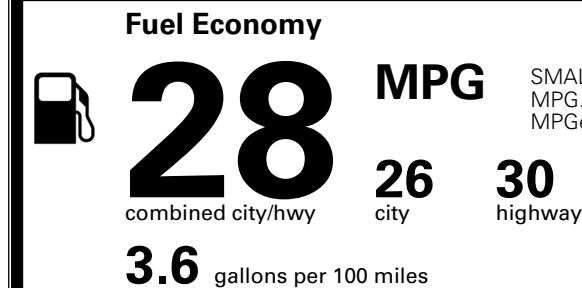

EPA DOT Fuel Economy and Environment

Gasoline Vehicle

SMALL SUVs range from 14 to 138 MPG. The best vehicle rates 146 MPGe.

You spend $250 more in fuel costs over 5 years compared to the average new vehicle.

Annual fuel cost
$1,650