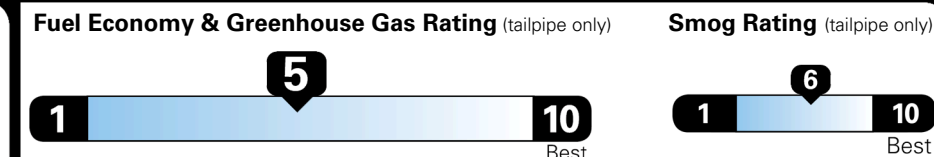

EPA DOT Fuel Economy and Environment

Gasoline Vehicle

Fuel Economy
28 MPG
combined city/hwy
26 city
30 highway
3.6 gallons per 100 miles

SMALL SUVs range from 14 to 138 MPG. The best vehicle rates 146 MPGe.

You spend $250 more in fuel costs over 5 years compared to the average new vehicle.

Annual fuel cost $1,650