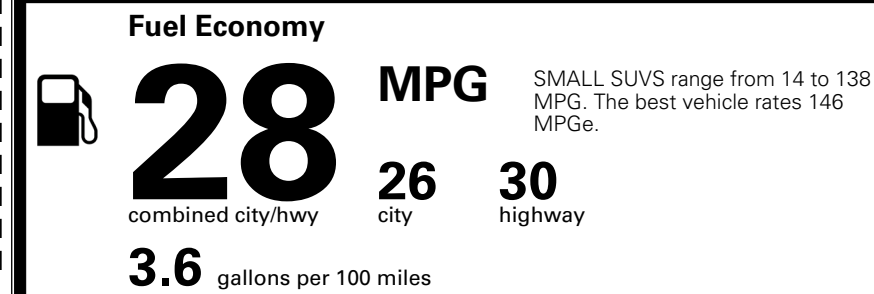

WARRANTY

10 Year/100,000 Mile Limited Powertrain Warranty
5 Year/60,000 Mile Limited Basic Warranty
5 Year/60,000 Mile Roadside Assistance

*Additional terms and conditions apply.

**Kia Connect may be currently unavailable for some Model Year 2022 and newer vehicles sold or purchased in Massachusetts; please see owners.kia.com for more information.

NOTE: When you purchase this vehicle, Kia America, Inc. collects personal information you provide to the dealership. For information on our collection and use of personal information and your rights, please see our Privacy Policy on www.kia.com.

MANUFACTURER'S SUGGESTED RETAIL PRICE ▶

COMPARE EX AWD FEATURES

Added to/in place of standard S AWD features

- Smart Power Liftgate
- LED Rear Combination Lights
- Roof Rails
- Dual-Zone Auto Climate Control w/ 5" Display
- SynTex Seating Material
- Rear Air Vents
- Rear Center Armrest w/ Cupholders
- Dual Illuminated Vanity Mirrors

ADDITIONAL INSTALLED EQUIPMENT:
(In addition to or in place of standard features)
All Season Floor Liners

MSRP INCLUDING OPTIONS

INLAND FREIGHT AND HANDLING

TOTAL MANUFACTURER'S SUGGESTED RETAIL PRICE ▶

TOTAL ADDITIONAL WEIGHT: 7.2

$ 30,090.00

Included
Included
Included
Included
Included
Included
Included
Included

$220.00

$ 30,310.00

$ 1,495.00

$ 31,805.00

EPA DOT Fuel Economy and Environment

Gasoline Vehicle

You spend $250 more in fuel costs over 5 years
compared to the average new vehicle.

Annual fuel cost $1,650