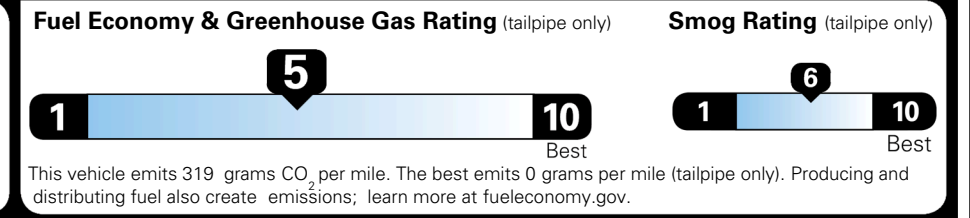

Actual results will vary for many reasons, including driving conditions and how you drive and maintain your vehicle. The average new vehicle gets 29 MPG and costs $8,000 to fuel over 5 years. Cost estimates are based on 15,000 miles per year at $ 3.10 per gallon. MPGe is miles per gasoline gallon equivalent. Vehicle emissions are a significant cause of climate change and smog.

fueleconomy.gov

Calculate personalized estimates and compare vehicles

GOVERNMENT 5-STAR SAFETY RATINGS

Overall Vehicle Score	Not Rated	
Based on the combined rating of frontal, side and rollover. Should ONLY be compared to other vehicles of similar size and weight.		
Frontal Crash	Driver	Not Rated
	Passenger	Not Rated
Based on the risk of injury in a frontal impact. Should ONLY be compared to other vehicles of similar size and weight.		
Side Crash	Front seat	Not Rated
	Rear seat	Not Rated
Star ratings based on the risk of injury in a side impact.		
Rollover	Not Rated	
Star ratings based on the risk of rollover in a single-vehicle crash.		

Star ratings range from 1 to 5 stars (★★★★★) with 5 being the highest.
Source: National Highway Traffic Safety Administration (NHTSA).
www.safercar.gov or 1-888-327-4236

Manufacturer's suggested retail price includes Manufacturer's recommended pre-delivery service. License and title fees, state and local taxes and other dealer installed options and accessories are not included in the manufacturer's suggested retail price.

PARTS CONTENT INFORMATION

FOR VEHICLES IN THIS CAR LINE U.S./CANADIAN PARTS CONTENT: 0 %

MAJOR SOURCES OF FOREIGN PARTS: KOREA: 90%

NOTE: PARTS CONTENT DOES NOT INCLUDE FINAL ASSEMBLY, DISTRIBUTION, OR OTHER NON-PARTS COSTS.

FOR THIS VEHICLE FINAL ASSEMBLY POINT: GWANGJU, KOREA

COUNTRY OF ORIGIN ENGINE (MOTOR): KOREA

TRANSMISSION: KOREA