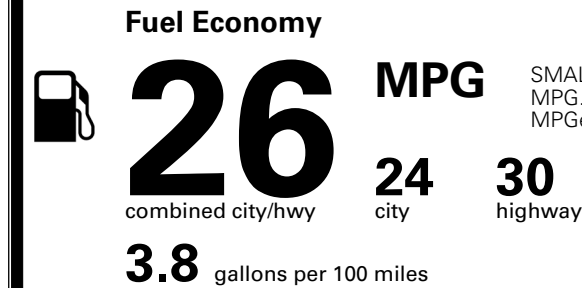

EPA DOT Fuel Economy and Environment

Gasoline Vehicle

SMALL SUVs range from 14 to 138 MPG. The best vehicle rates 146 MPGe.

You spend \$1,000 more in fuel costs over 5 years compared to the average new vehicle.