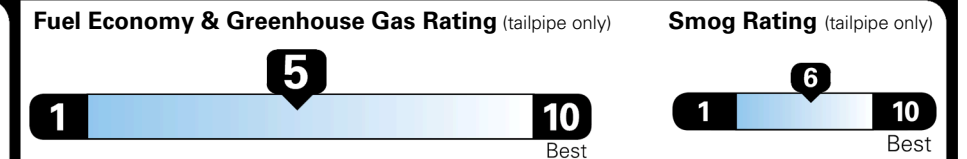

This vehicle emits 340 grams CO₂ per mile. The best emits 0 grams per mile (tailpipe only). Producing and distributing fuel also create emissions; learn more at fueleconomy.gov.

Actual results will vary for many reasons, including driving conditions and how you drive and maintain your vehicle. The average new vehicle gets 29 MPG and costs $8,000 to fuel over 5 years. Cost estimates are based on 15,000 miles per year at $ 3.10 per gallon. MPGe is miles per gasoline gallon equivalent. Vehicle emissions are a significant cause of climate change and smog.

fueleconomy.gov

Calculate personalized estimates and compare vehicles

GOVERNMENT 5-STAR SAFETY RATINGS

Overall Vehicle Score Not Rated

Based on the combined rating of frontal, side and rollover. Should ONLY be compared to other vehicles of similar size and weight.

Frontal	Driver	Not Rated
Crash	Passenger	Not Rated

Based on the risk of injury in a frontal impact. Should ONLY be compared to other vehicles of similar size and weight.

Side	Front seat	Not Rated
Crash	Rear seat	Not Rated

Star ratings based on the risk of injury in a side impact.

Rollover Not Rated

Star ratings based on the risk of rollover in a single-vehicle crash.

Star ratings range from 1 to 5 stars (★★★★★) with 5 being the highest.

Source: National Highway Traffic Safety Administration (NHTSA).

www.safercar.gov or 1-888-327-4236

Manufacturer's suggested retail price includes Manufacturer's recommended pre-delivery service. License and title fees, state and local taxes and other dealer installed options and accessories are not included in the manufacturer's suggested retail price.

PARTS CONTENT INFORMATION

FOR VEHICLES IN THIS CAR LINE U.S./CANADIAN PARTS CONTENT: 0 %

MAJOR SOURCES OF FOREIGN PARTS: KOREA: 90%

NOTE: PARTS CONTENT DOES NOT INCLUDE FINAL ASSEMBLY, DISTRIBUTION, OR OTHER NON-PARTS COSTS.

FOR THIS VEHICLE FINAL ASSEMBLY POINT: GWANGJU, KOREA

COUNTRY OF ORIGIN

ENGINE (MOTOR): KOREA

TRANSMISSION: KOREA

*Additional terms and conditions apply.

**Kia Connect may be currently unavailable for some Model Year 2022 and newer vehicles sold or purchased in Massachusetts; please see owners.kia.com for more information.

NOTE: When you purchase this vehicle, Kia America, Inc. collects personal information you provide to the dealership. For information on our collection and use of personal information and your rights, please see our Privacy Policy on www.kia.com.