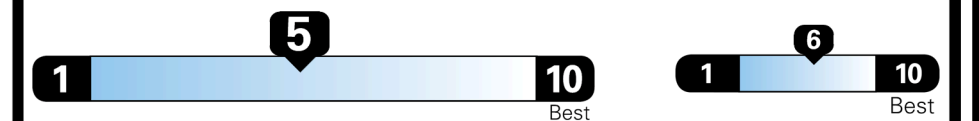

This vehicle emits 340 grams CO₂ per mile. The best emits 0 grams per mile (tailpipe only). Producing and distributing fuel also create emissions; learn more at fueleconomy.gov.

Actual results will vary for many reasons, including driving conditions and how you drive and maintain your vehicle. The average new vehicle gets 29 MPG and costs $8,000 to fuel over 5 years. Cost estimates are based on 15,000 miles per year at $ 3.10 per gallon. MPGe is miles per gasoline gallon equivalent. Vehicle emissions are a significant cause of climate change and smog.

fueleconomy.gov

Calculate personalized estimates and compare vehicles