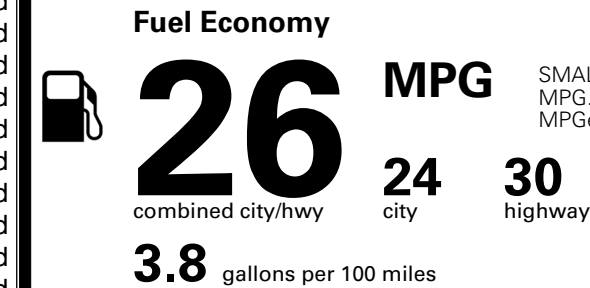

## EPA DOT Fuel Economy and Environment

Gasoline Vehicle

SMALL SUVs range from 14 to 138 MPG. The best vehicle rates 146 MPGe.

**You spend \$1,000 more in fuel costs over 5 years** compared to the average new vehicle.