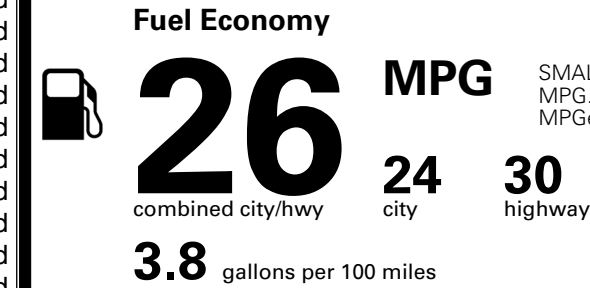

\$2,500.00

MSRP INCLUDING OPTIONS

\$ 35,510.00

INLAND FREIGHT AND HANDLING

\$ 1,495.00

TOTAL MANUFACTURER'S SUGGESTED RETAIL PRICE ▶

\$ 37,005.00

TOTAL ADDITIONAL WEIGHT: 7.2

EPA DOT Fuel Economy and Environment

Gasoline Vehicle

SMALL SUVs range from 14 to 138 MPG. The best vehicle rates 146 MPGe.

You spend \$1,000 more in fuel costs over 5 years
 compared to the average new vehicle.