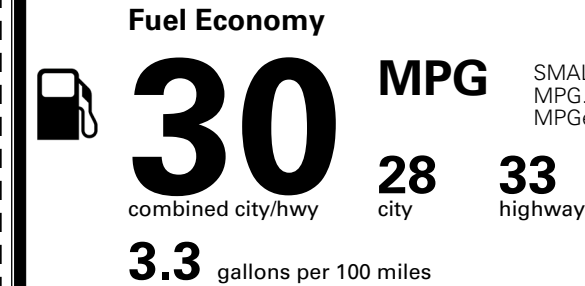

EPA DOT Fuel Economy and Environment

Gasoline Vehicle

SMALL SUVs range from 14 to 138 MPG. The best vehicle rates 146 MPGe.

You save \$250
 in fuel costs over 5 years compared to the average new vehicle.