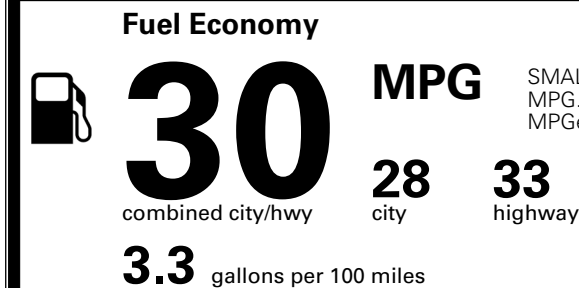

MSRP INCLUDING OPTIONS

\$ 26,610.00

INLAND FREIGHT AND HANDLING

\$ 1,495.00

TOTAL MANUFACTURER'S SUGGESTED RETAIL PRICE ▶

\$ 28,105.00

*Additional terms and conditions apply.

**Kia Connect may be currently unavailable for some Model Year 2022 and newer vehicles sold or purchased in Massachusetts; please see owners.kia.com for more information.

TOTAL ADDITIONAL WEIGHT: 7.2

EPA DOT Fuel Economy and Environment

Gasoline Vehicle

SMALL SUVs range from 14 to 138 MPG. The best vehicle rates 146 MPGe.

You save \$250
 in fuel costs over 5 years compared to the average new vehicle.