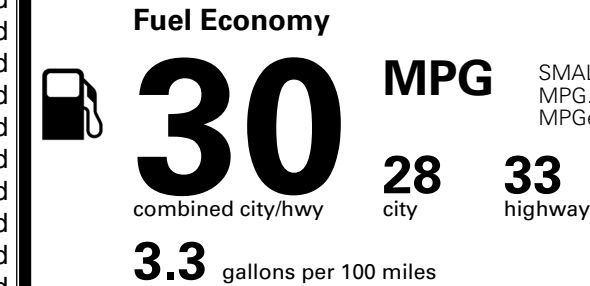

MSRP INCLUDING OPTIONS

\$ 26,610.00

INLAND FREIGHT AND HANDLING

\$ 1,495.00

TOTAL MANUFACTURER'S SUGGESTED RETAIL PRICE ▶

\$ 28,105.00

*Additional terms and conditions apply.

**Kia Connect may be currently unavailable for some Model Year 2022 and newer vehicles sold or purchased in Massachusetts; please see owners.kia.com for more information.

TOTAL ADDITIONAL WEIGHT: 7.2

EPA DOT Fuel Economy and Environment

Gasoline Vehicle

SMALL SUVs range from 14 to 138 MPG. The best vehicle rates 146 MPGe.

You save \$250
 in fuel costs over 5 years compared to the average new vehicle.