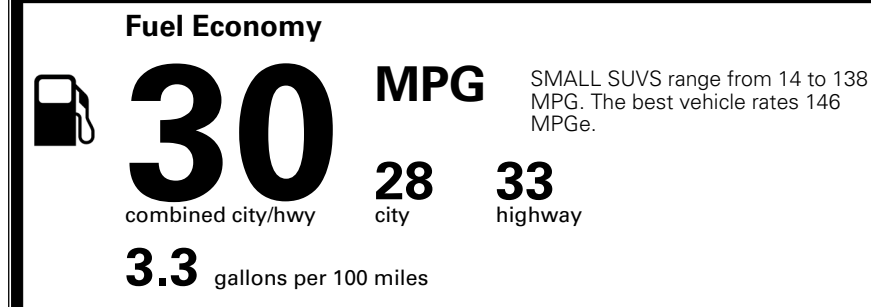

\$545.00
 \$220.00

MSRP INCLUDING OPTIONS

\$ 27,155.00

INLAND FREIGHT AND HANDLING

\$ 1,495.00

TOTAL MANUFACTURER'S SUGGESTED RETAIL PRICE ▶

\$ 28,650.00

TOTAL ADDITIONAL WEIGHT: 7.2

EPA DOT Fuel Economy and Environment

Gasoline Vehicle

You save \$250
 in fuel costs over 5 years compared to the average new vehicle.

Annual fuel cost \$1,550

Actual results will vary for many reasons, including driving conditions and how you drive and maintain your vehicle. The average new vehicle gets 29 MPG and costs \$8,000 to fuel over 5 years. Cost estimates are based on 15,000 miles per year at \$ 3.10 per gallon. MPGe is miles per gasoline gallon equivalent. Vehicle emissions are a significant cause of climate change and smog.