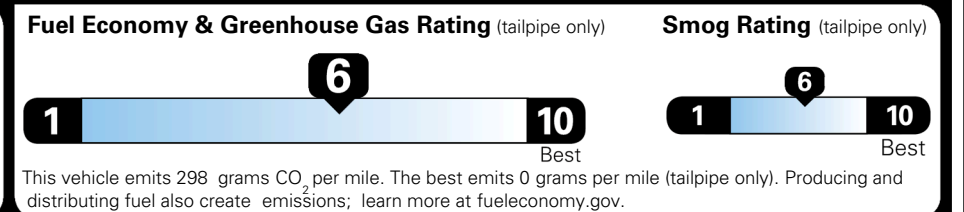

\$545.00
 \$220.00

MSRP INCLUDING OPTIONS

\$ 27,155.00

INLAND FREIGHT AND HANDLING

\$ 1,495.00

TOTAL MANUFACTURER'S SUGGESTED RETAIL PRICE ▶

\$ 28,650.00

TOTAL ADDITIONAL WEIGHT: 7.2

EPA DOT Fuel Economy and Environment

Gasoline Vehicle

You save \$250
 in fuel costs over 5 years compared to the average new vehicle.

Annual fuel cost \$1,550

Actual results will vary for many reasons, including driving conditions and how you drive and maintain your vehicle. The average new vehicle gets 29 MPG and costs \$8,000 to fuel over 5 years. Cost estimates are based on 15,000 miles per year at \$ 3.10 per gallon. MPGe is miles per gasoline gallon equivalent. Vehicle emissions are a significant cause of climate change and smog.