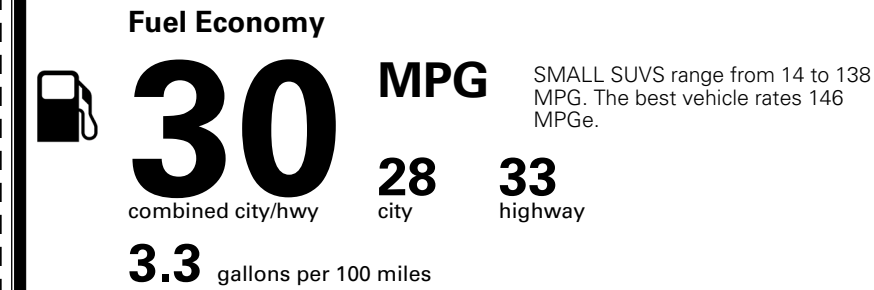

MANUFACTURER'S SUGGESTED RETAIL PRICE ▶

$ 26,390.00

COMPARE S FWD FEATURES

Added to/in place of standard LX FWD features

- 18" Alloy Wheels
- Heated Outside Mirrors
- Gloss Black Exterior Trim Accents
- Automatic Pop-Out Outside Door Handles
- Blind-Spot Collision-Avoidance Assist
- Rear Cross-Traffic Collision-Avoidance Assist
- Safe Exit Warning
- Power Driver's Seat w/ Power Lumbar
- Wireless Phone Charger

Included
Included
Included
Included
Included
Included
Included
Included
Included

ADDITIONAL INSTALLED EQUIPMENT:
(In addition to or in place of standard features)
All Season Floor Liners

$220.00

MSRP INCLUDING OPTIONS

$ 26,610.00

INLAND FREIGHT AND HANDLING

$ 1,495.00

TOTAL MANUFACTURER'S SUGGESTED RETAIL PRICE ▶

$ 28,105.00

*Additional terms and conditions apply.

**Kia Connect may be currently unavailable for some Model Year 2022 and newer vehicles sold or purchased in Massachusetts; please see owners.kia.com for more information.

NOTE: When you purchase this vehicle, Kia America, Inc. collects personal information you provide to the dealership. For information on our collection and use of personal information and your rights, please see our Privacy Policy on www.kia.com.

TOTAL ADDITIONAL WEIGHT: 7.2

EPA DOT Fuel Economy and Environment

Gasoline Vehicle

You save $250
in fuel costs over 5 years compared to the average new vehicle.

Annual fuel cost $1,550