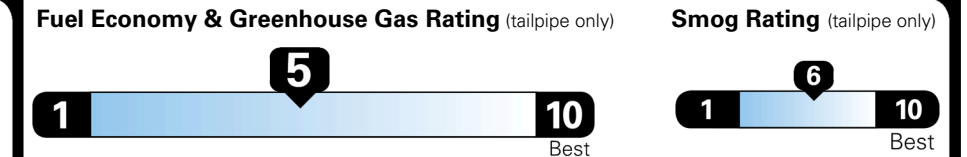

EPA DOT Fuel Economy and Environment

Gasoline Vehicle

Fuel Economy
28 MPG
combined city/hwy
3.6 gallons per 100 miles
city: 26, highway: 30

SMALL SUVs range from 14 to 138 MPG. The best vehicle rates 146 MPGe.

You spend $250 more in fuel costs over 5 years compared to the average new vehicle.

Annual fuel cost $1,650