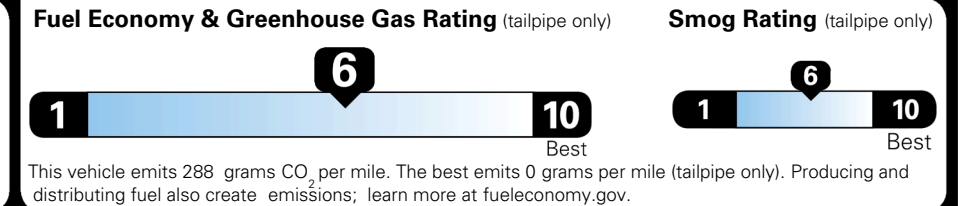

EPA DOT Fuel Economy and Environment

Gasoline Vehicle

You save \$500
 in fuel costs over 5 years compared to the average new vehicle.

Annual fuel cost \$1,600

Actual results will vary for many reasons, including driving conditions and how you drive and maintain your vehicle. The average new vehicle gets 29 MPG and costs \$8,500 to fuel over 5 years. Cost estimates are based on 15,000 miles per year at \$ 3.30 per gallon. MPGe is miles per gasoline gallon equivalent. Vehicle emissions are a significant cause of climate change and smog.