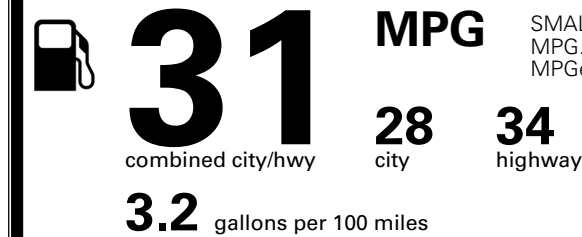

Included
 \$800.00

\$200.00

\$ 27,490.00

\$ 1,495.00

\$ 28,985.00

EPA DOT Fuel Economy and Environment

Gasoline Vehicle

Fuel Economy

SMALL SUVs range from 14 to 125 MPG. The best vehicle rates 146 MPGe.

You save
\$500
 in fuel costs over 5 years compared to the average new vehicle.

Annual fuel cost
\$1,600

Fuel Economy & Greenhouse Gas Rating (tailpipe only)