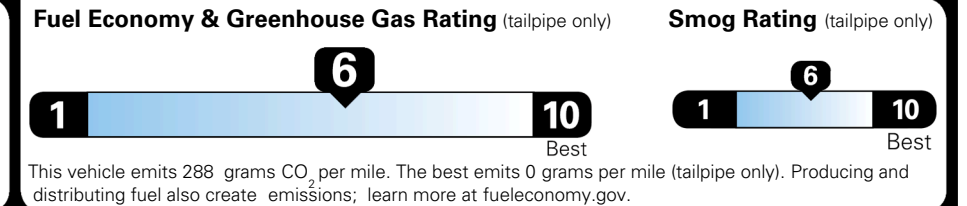

Actual results will vary for many reasons, including driving conditions and how you drive and maintain your vehicle. The average new vehicle gets 29 MPG and costs $8,500 to fuel over 5 years. Cost estimates are based on 15,000 miles per year at $ 3.30 per gallon. MPGe is miles per gasoline gallon equivalent. Vehicle emissions are a significant cause of climate change and smog.

fueleconomy.gov

Calculate personalized estimates and compare vehicles

GOVERNMENT 5-STAR SAFETY RATINGS

Overall Vehicle Score ★★★★★

Based on the combined rating of frontal, side and rollover. Should ONLY be compared to other vehicles of similar size and weight.

Frontal Driver ★★★★★

Crash Passenger ★★★★★

Based on the risk of injury in a frontal impact. Should ONLY be compared to other vehicles of similar size and weight.

Side Front seat ★★★★★

Crash Rear seat ★★★★★

Star ratings based on the risk of injury in a side impact.

Rollover ★★★★★

Star ratings based on the risk of rollover in a single-vehicle crash.

Star ratings range from 1 to 5 stars (★★★★★) with 5 being the highest.

Source: National Highway Traffic Safety Administration (NHTSA).

www.safercar.gov or 1-888-327-4236

Manufacturer's suggested retail price includes Manufacturer's recommended pre-delivery service. License and title fees, state and local taxes and other dealer installed options and accessories are not included in the manufacturer's suggested retail price.

PARTS CONTENT INFORMATION

FOR VEHICLES IN THIS CAR LINE U.S./CANADIAN PARTS CONTENT: 3 %

MAJOR SOURCES OF FOREIGN PARTS: KOREA: 90%

NOTE: PARTS CONTENT DOES NOT INCLUDE FINAL ASSEMBLY, DISTRIBUTION, OR OTHER NON-PARTS COSTS.

FOR THIS VEHICLE FINAL ASSEMBLY POINT: GWANGJU, KOREA

COUNTRY OF ORIGIN

ENGINE (MOTOR): KOREA

TRANSMISSION: KOREA

*Additional terms and conditions apply.

**Kia Connect may be currently unavailable for some Model Year 2022 and newer vehicles sold or purchased in Massachusetts; please see owners.kia.com for more information.

NOTE: When you purchase this vehicle, Kia America, Inc. collects personal information you provide to the dealership. For information on our collection and use of personal information and your rights, please see our Privacy Policy on www.kia.com.