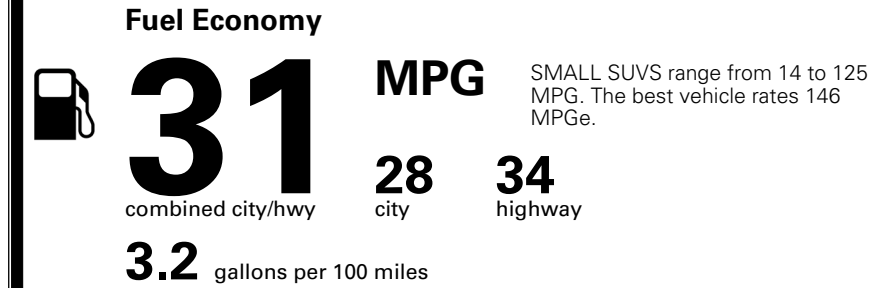

MSRP INCLUDING OPTIONS \$ 27,490.00

INLAND FREIGHT AND HANDLING \$ 1,495.00

TOTAL MANUFACTURER'S SUGGESTED RETAIL PRICE ▶ \$ 28,985.00

TOTAL ADDITIONAL WEIGHT: 5.8

EPA DOT Fuel Economy and Environment

Gasoline Vehicle