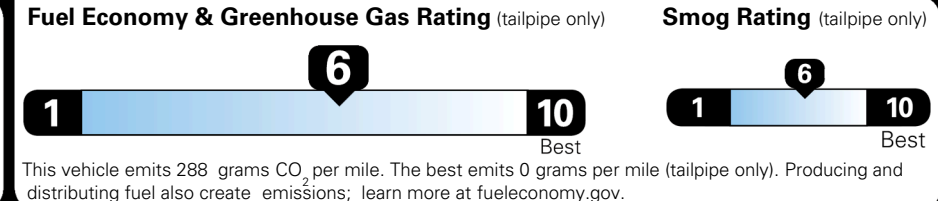

EPA DOT Fuel Economy and Environment

Gasoline Vehicle

You save \$500
 in fuel costs over 5 years compared to the average new vehicle.

Annual fuel cost \$1,600

Actual results will vary for many reasons, including driving conditions and how you drive and maintain your vehicle. The average new vehicle gets 29 MPG and costs \$8,500 to fuel over 5 years. Cost estimates are based on 15,000 miles per year at \$ 3.30 per gallon. MPGe is miles per gasoline gallon equivalent. Vehicle emissions are a significant cause of climate change and smog.