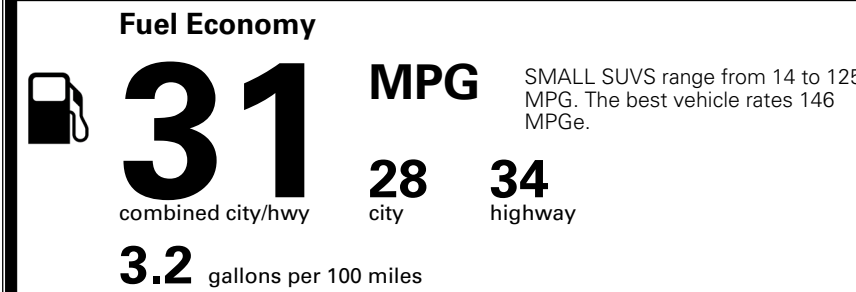

WARRANTY

10 Year/100,000 Mile Limited Powertrain Warranty
5 Year/60,000 Mile Limited Basic Warranty
5 Year/60,000 Mile Roadside Assistance

MANUFACTURER'S SUGGESTED RETAIL PRICE ▶

COMPARE EX FWD FEATURES

Added to/in place of standard S FWD features
- 10.25" Instrument Display
- SynTex Seating Material
- Heated Front Seats
- Power Driver's Seat w/ Power Lumbar
- Dual Illuminated Vanity Mirrors
- Wireless Phone Charger
- Parking Distance Warning - Reverse

ADDITIONAL INSTALLED EQUIPMENT:
(In addition to or in place of standard features)

Carpeted Floor Mats $200.00
Cargo Net, Floor Style $60.00
Cargo Tray, Reversible $140.00
Mud Guards $155.00

MSRP INCLUDING OPTIONS $ 27,045.00

INLAND FREIGHT AND HANDLING $ 1,495.00

TOTAL MANUFACTURER'S SUGGESTED RETAIL PRICE ▶ $ 28,540.00

TOTAL ADDITIONAL WEIGHT: 11.1

*Additional terms and conditions apply.
**Kia Connect may be currently unavailable for some Model Year 2022 and newer vehicles sold or purchased in Massachusetts; please see owners.kia.com for more information.
NOTE: When you purchase this vehicle, Kia America, Inc. collects personal information you provide to the dealership. For information on our collection and use of personal information and your rights, please see our Privacy Policy on www.kia.com.

EPA DOT Fuel Economy and Environment

Gasoline Vehicle

You save $500
in fuel costs over 5 years compared to the average new vehicle.

Annual fuel cost $1,600