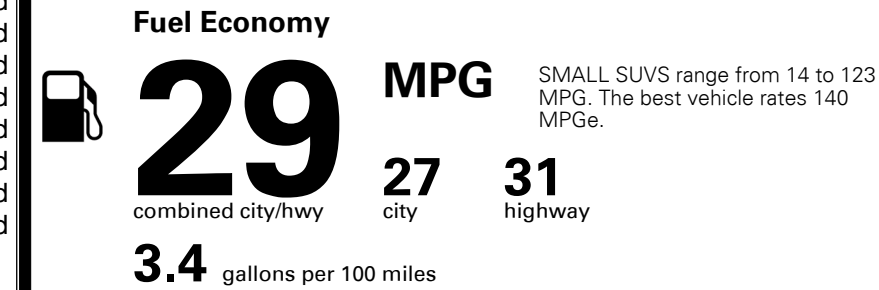

MANUFACTURER'S SUGGESTED RETAIL PRICE ▶

COMPARE EX AWD FEATURES
Added to/in place of standard S AWD features
- Machine Finished Alloy Wheels
- Power Sunroof with Sunshade
- SynTex Seating Material
- Power Driver's Seat w/ Power Lumbar
- Driver's Auto Up/Down Window
- Illuminated Sunvisor Mirrors
- Wireless Phone Charger

ADDITIONAL INSTALLED EQUIPMENT:
(In addition to or in place of standard features)
Carpeted Floor Mats $175.00
Cargo Net, Floor Style $55.00

$ 27,990.00

Included
Included
Included
Included
Included
Included
Included

$175.00
$55.00

MSRP INCLUDING OPTIONS

$ 28,220.00

INLAND FREIGHT AND HANDLING

$ 1,325.00

TOTAL MANUFACTURER'S SUGGESTED RETAIL PRICE ▶

$ 29,545.00

TOTAL ADDITIONAL WEIGHT: 6.1

*Additional terms and conditions apply.
**Kia Connect may be currently unavailable for Model Year 2022 and newer vehicles sold or purchased in Massachusetts; please see owners.kia.com for updates on availability.
NOTE: When you purchase this vehicle, Kia America, Inc. collects personal information you provide to the dealership. For information on our collection and use of personal information and your rights, please see our Privacy Policy on www.kia.com.

EPA DOT Fuel Economy and Environment

Gasoline Vehicle

You save $500
in fuel costs over 5 years compared to the average new vehicle.

Annual fuel cost
$1,850