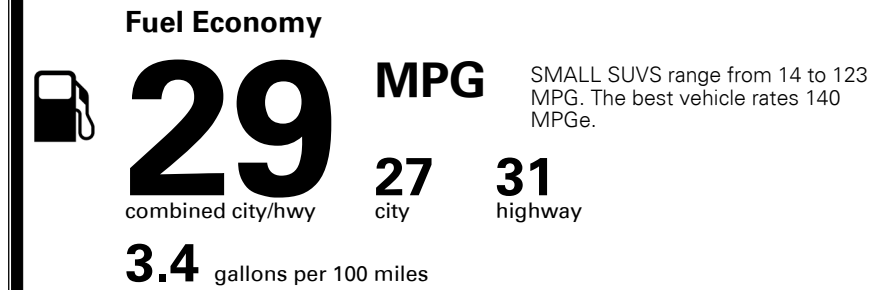

MANUFACTURER'S SUGGESTED RETAIL PRICE ▶

COMPARE EX AWD FEATURES
Added to/in place of standard S AWD features

- Machine Finished Alloy Wheels
- Power Sunroof with Sunshade
- SynTex Seating Material
- Power Driver's Seat w/ Power Lumbar
- Driver's Auto Up/Down Window
- Illuminated Sunvisor Mirrors
- Wireless Phone Charger

ADDITIONAL INSTALLED EQUIPMENT:
(In addition to or in place of standard features)

- Fusion Black Paint
- Gentle Brown Interior Color Package
- Carpeted Floor Mats
- Rear Bumper Protector

$ 27,990.00

Included
Included
Included
Included
Included
Included
Included

$395.00
Included
$175.00
$120.00

MSRP INCLUDING OPTIONS

$ 28,680.00

INLAND FREIGHT AND HANDLING

$ 1,325.00

TOTAL MANUFACTURER'S SUGGESTED RETAIL PRICE ▶

$ 30,005.00

TOTAL ADDITIONAL WEIGHT: 27.8

*Additional terms and conditions apply.
**Kia Connect may be currently unavailable for Model Year 2022 and newer vehicles sold or purchased in Massachusetts; please see owners.kia.com for updates on availability.
NOTE: When you purchase this vehicle, Kia America, Inc. collects personal information you provide to the dealership. For information on our collection and use of personal information and your rights, please see our Privacy Policy on www.kia.com.

EPA DOT Fuel Economy and Environment

Gasoline Vehicle

You save $500
in fuel costs over 5 years compared to the average new vehicle.

Annual fuel cost
$1,850