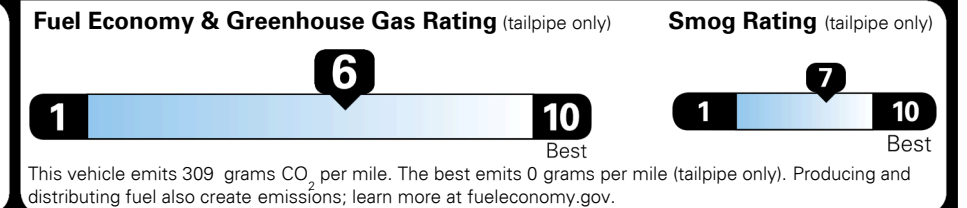

EPA DOT Fuel Economy and Environment

Gasoline Vehicle

You save \$500
 in fuel costs over 5 years compared to the average new vehicle.

Annual fuel cost
\$1,850

Actual results will vary for many reasons, including driving conditions and how you drive and maintain your vehicle. The average new vehicle gets 28 MPG and costs \$9,750 to fuel over 5 years. Cost estimates are based on 15,000 miles per year at \$ 3.60 per gallon. MPGe is miles per gasoline gallon equivalent. Vehicle emissions are a significant cause of climate change and smog.