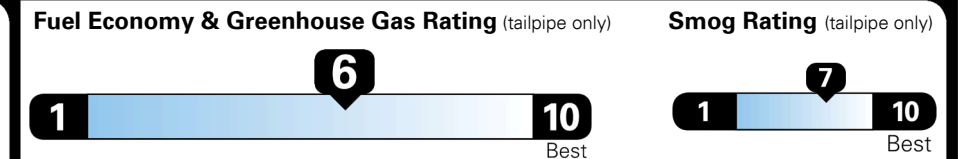

\$ 29,760.00

EPA DOT Fuel Economy and Environment

Gasoline Vehicle

Fuel Economy

29 MPG
 combined city/hwy

27 MPG
 city

31 MPG
 highway

3.4 gallons per 100 miles

SMALL SUVs range from 14 to 118 MPG. The best vehicle rates 140 MPGe.

You save \$500
 in fuel costs over 5 years compared to the average new vehicle.

Annual fuel cost \$1,850

This vehicle emits 309 grams CO₂ per mile. The best emits 0 grams per mile (tailpipe only). Producing and distributing fuel also create emissions; learn more at fueleconomy.gov.