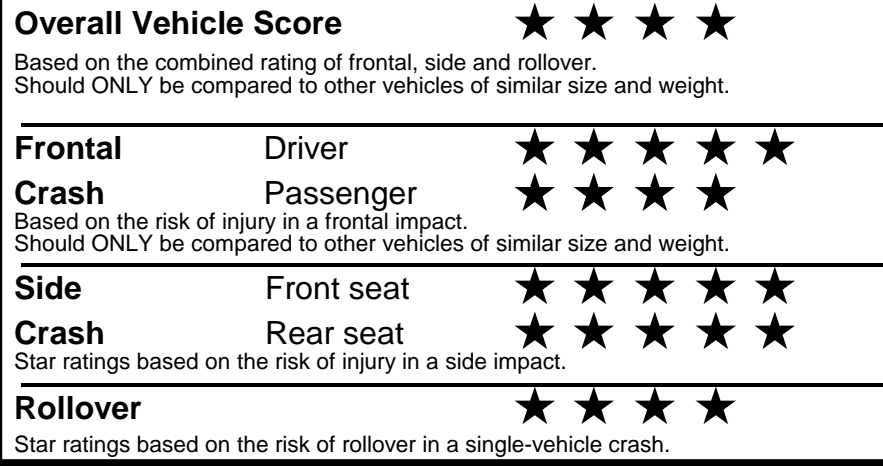

fueleconomy.gov

Calculate personalized estimates and compare vehicles

GOVERNMENT 5-STAR SAFETY RATINGS

Star ratings range from 1 to 5 stars (★★★★★) with 5 being the highest.
 Source: National Highway Traffic Safety Administration (NHTSA).
www.safercar.gov or 1-888-327-4236