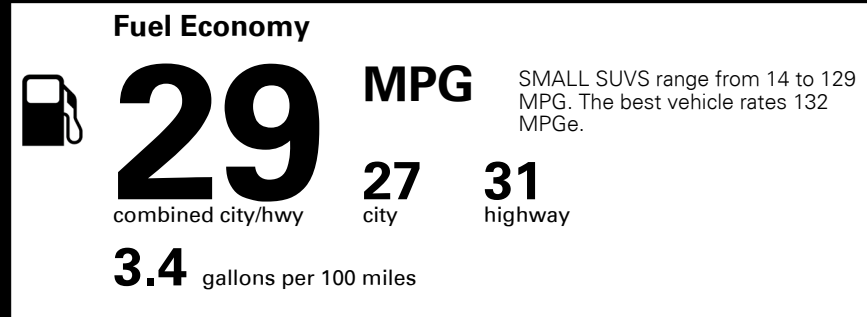

\$130.00

MSRP INCLUDING OPTIONS

\$ 26,270.00

INLAND FREIGHT AND HANDLING

\$ 1,295.00

TOTAL MANUFACTURER'S SUGGESTED RETAIL PRICE ▶

\$ 27,565.00

*Additional terms and conditions apply.
 **Kia Connect may be currently unavailable for Model Year 2022 and newer vehicles sold or purchased in Massachusetts; please see owners.kia.com for updates on availability.
 NOTE: When you purchase this vehicle, Kia America, Inc. collects personal information you provide to the dealership. For information on our collection and use of personal information and your rights, please see our Privacy Policy on www.kia.com.

TOTAL ADDITIONAL WEIGHT: 5.8

EPA DOT Fuel Economy and Environment

Gasoline Vehicle

You save \$250
 in fuel costs over 5 years compared to the average new vehicle.

Annual fuel cost
\$1,550

Actual results will vary for many reasons, including driving conditions and how you drive and maintain your vehicle. The average new vehicle gets 28 MPG and costs \$8,000 to fuel over 5 years. Cost estimates are based on 15,000 miles per year at \$ 2.95 per gallon. MPGe is miles per gasoline gallon equivalent. Vehicle emissions are a significant cause of climate change and smog.