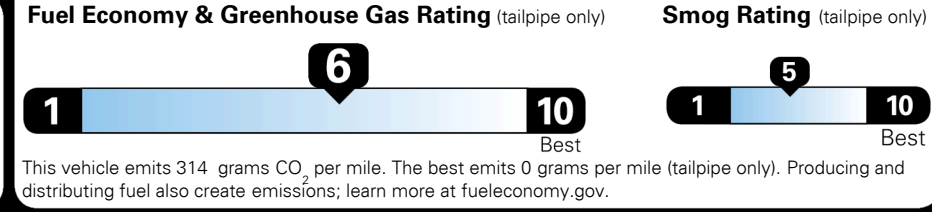

TOTAL ADDITIONAL WEIGHT: 5.8

EPA DOT Fuel Economy and Environment

Gasoline Vehicle

You save \$250
 in fuel costs over 5 years compared to the average new vehicle.

Annual fuel cost
\$1,550

Actual results will vary for many reasons, including driving conditions and how you drive and maintain your vehicle. The average new vehicle gets 28 MPG and costs \$8,000 to fuel over 5 years. Cost estimates are based on 15,000 miles per year at \$ 2.95 per gallon. MPGe is miles per gasoline gallon equivalent. Vehicle emissions are a significant cause of climate change and smog.