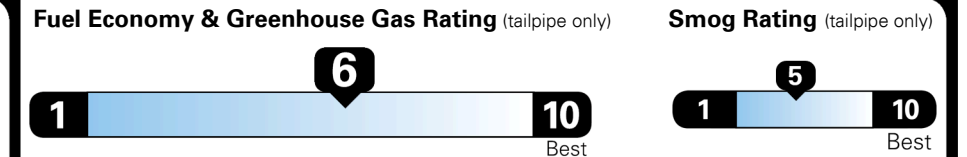

This vehicle emits 314 grams CO₂ per mile. The best emits 0 grams per mile (tailpipe only). Producing and distributing fuel also create emissions; learn more at fueleconomy.gov.

Actual results will vary for many reasons, including driving conditions and how you drive and maintain your vehicle. The average new vehicle gets 28 MPG and costs $8,000 to fuel over 5 years. Cost estimates are based on 15,000 miles per year at $ 2.95 per gallon. MPGe is miles per gasoline gallon equivalent. Vehicle emissions are a significant cause of climate change and smog.

fueleconomy.gov

Calculate personalized estimates and compare vehicles

GOVERNMENT 5-STAR SAFETY RATINGS

Overall Vehicle Score ★ ★ ★ ★
Based on the combined rating of frontal, side and rollover.
Should ONLY be compared to other vehicles of similar size and weight.

Frontal Crash Driver ★ ★ ★ ★ ★
Passenger ★ ★ ★ ★
Based on the risk of injury in a frontal impact.
Should ONLY be compared to other vehicles of similar size and weight.

Side Crash Front seat ★ ★ ★ ★ ★
Rear seat ★ ★ ★ ★ ★
Star ratings based on the risk of injury in a side impact.

Rollover ★ ★ ★ ★
Star ratings based on the risk of rollover in a single-vehicle crash.

Star ratings range from 1 to 5 stars (★★★★★) with 5 being the highest.
Source: National Highway Traffic Safety Administration (NHTSA).
www.safercar.gov or 1-888-327-4236

Manufacturer's suggested retail price includes Manufacturer's recommended pre-delivery service. License and title fees, state and local taxes and other dealer installed options and accessories are not included in the manufacturer's suggested retail price.

PARTS CONTENT INFORMATION

FOR VEHICLES IN THIS CAR LINE U.S./CANADIAN PARTS CONTENT: 0 %

MAJOR SOURCES OF FOREIGN PARTS: KOREA: 95%

NOTE: PARTS CONTENT DOES NOT INCLUDE FINAL ASSEMBLY, DISTRIBUTION, OR OTHER NON-PARTS COSTS.

FOR THIS VEHICLE FINAL ASSEMBLY POINT: GWANGJU, KOREA

COUNTRY OF ORIGIN ENGINE (MOTOR):

TRANSMISSION: KOREA
KOREA