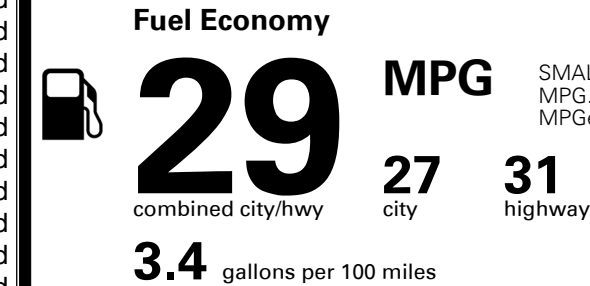

TOTAL ADDITIONAL WEIGHT: 5.8

EPA DOT Fuel Economy and Environment

Gasoline Vehicle

SMALL SUVs range from 14 to 129 MPG. The best vehicle rates 132 MPGe.

You save \$250
 in fuel costs over 5 years compared to the average new vehicle.