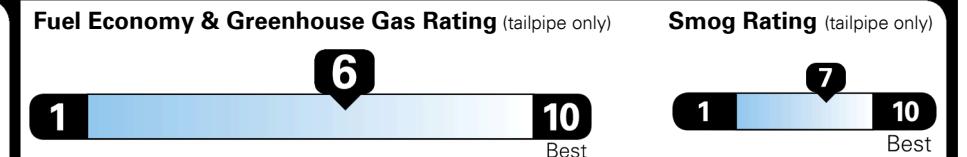

\$ 28,165.00

INLAND FREIGHT AND HANDLING

\$ 1,325.00

TOTAL MANUFACTURER'S SUGGESTED RETAIL PRICE ▶

\$ 29,490.00

TOTAL ADDITIONAL WEIGHT: 5.8

EPA DOT Fuel Economy and Environment

Gasoline Vehicle

SMALL SUVs range from 14 to 123 MPG. The best vehicle rates 140 MPGe.

You save \$500
 in fuel costs over 5 years compared to the average new vehicle.

Annual fuel cost
\$1,850

This vehicle emits 309 grams CO₂ per mile. The best emits 0 grams per mile (tailpipe only). Producing and distributing fuel also create emissions; learn more at fueleconomy.gov.