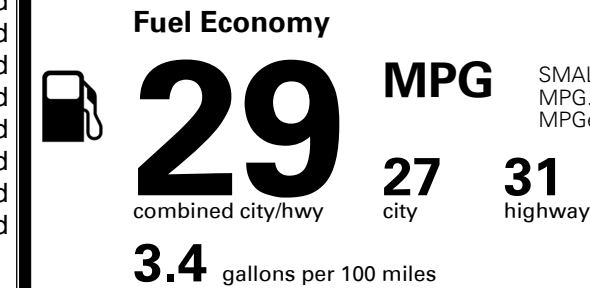

\$ 28,165.00

INLAND FREIGHT AND HANDLING

\$ 1,325.00

TOTAL MANUFACTURER'S SUGGESTED RETAIL PRICE ▶

\$ 29,490.00

TOTAL ADDITIONAL WEIGHT: 5.8

EPA DOT Fuel Economy and Environment

Gasoline Vehicle

SMALL SUVs range from 14 to 123 MPG. The best vehicle rates 140 MPGe.

You save \$500
 in fuel costs over 5 years compared to the average new vehicle.

Annual fuel cost
\$1,850

This vehicle emits 309 grams CO₂ per mile. The best emits 0 grams per mile (tailpipe only). Producing and distributing fuel also create emissions; learn more at fueleconomy.gov.