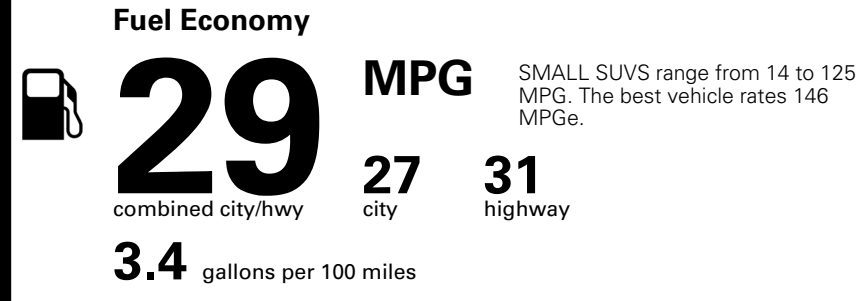

MANUFACTURER'S SUGGESTED RETAIL PRICE ▶

COMPARE EX AWD FEATURES

Added to/in place of standard S AWD features

- Smart Power Liftgate
- 10.25" Instrument Display
- SynTex Seating Material
- Heated Front Seats
- Power Driver's Seat w/ Power Lumbar
- Dual Illuminated Vanity Mirrors
- Wireless Phone Charger
- Cargo Cover
- Parking Distance Warning - Reverse

ADDITIONAL INSTALLED EQUIPMENT:

(In addition to or in place of standard features)

EX Sunroof Package
- Power Sunroof with Sunshade
- 17" Gloss Black Alloy Wheels
Carpeted Floor Mats
Cargo Net, Floor Style
Cargo Tray, Reversible
Mud Guards

$ 28,690.00

Included
Included
Included
Included
Included
Included
Included
Included
Included
Included

$800.00
$200.00
$60.00
$140.00
$155.00

MSRP INCLUDING OPTIONS

$ 30,045.00

INLAND FREIGHT AND HANDLING

$ 1,495.00

TOTAL MANUFACTURER'S SUGGESTED RETAIL PRICE ▶

$ 31,540.00

TOTAL ADDITIONAL WEIGHT: 11.1

*Additional terms and conditions apply.
**Kia Connect may be currently unavailable for some Model Year 2022 and newer vehicles sold or purchased in Massachusetts; please see owners.kia.com for more information.
NOTE: When you purchase this vehicle, Kia America, Inc. collects personal information you provide to the dealership. For information on our collection and use of personal information and your rights, please see our Privacy Policy on www.kia.com.

EPA DOT Fuel Economy and Environment

Gasoline Vehicle

You save $0
in fuel costs over 5 years compared to the average new vehicle.

Annual fuel cost $1,700