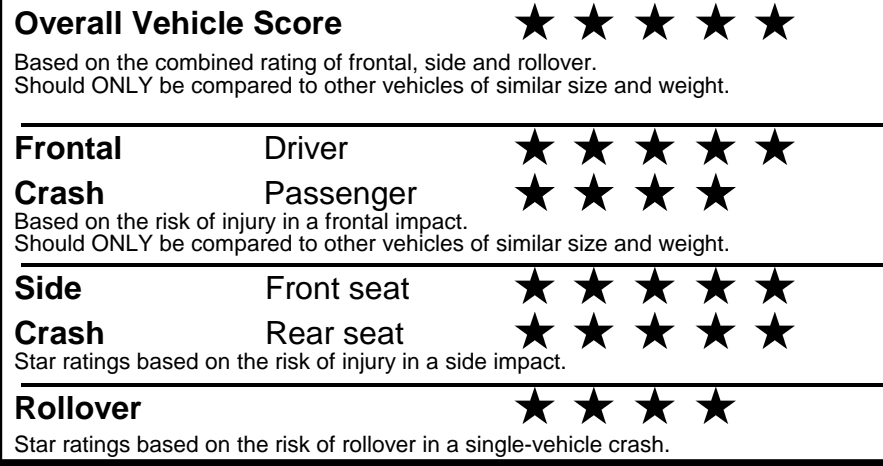

fueleconomy.gov

Calculate personalized estimates and compare vehicles

GOVERNMENT 5-STAR SAFETY RATINGS

Star ratings range from 1 to 5 stars (★★★★★) with 5 being the highest.
 Source: National Highway Traffic Safety Administration (NHTSA).
www.safercar.gov or 1-888-327-4236