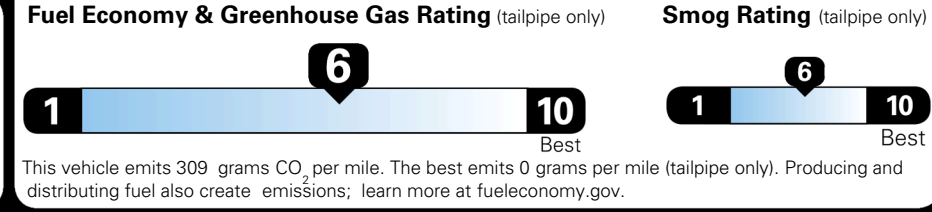

EPA DOT Fuel Economy and Environment

Gasoline Vehicle

You save \$0
 in fuel costs over 5 years compared to the average new vehicle.

Annual fuel cost \$1,700

Actual results will vary for many reasons, including driving conditions and how you drive and maintain your vehicle. The average new vehicle gets 29 MPG and costs \$8,500 to fuel over 5 years. Cost estimates are based on 15,000 miles per year at \$ 3.30 per gallon. MPGe is miles per gasoline gallon equivalent. Vehicle emissions are a significant cause of climate change and smog.