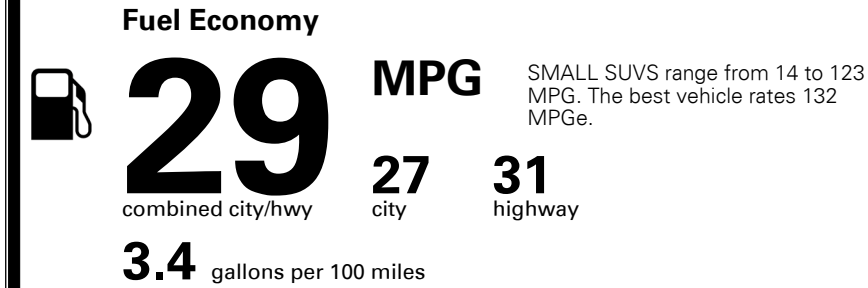

MANUFACTURER'S SUGGESTED RETAIL PRICE ▶

COMPARE EX AWD FEATURES

Added to/in place of standard S AWD features

- Machine Finished Alloy Wheels
- Power Sunroof with Sunshade
- SynTex Seating Material
- Power Driver's Seat w/ Power Lumbar
- Illuminated Sunvisor Mirrors
- Wireless Phone Charger
- 10.25" Touchscreen w/ Navigation
- Kia Connect (fka UVO) w/trial.* Where available**
- SIRIUSXM® w/Free 3-Mo. Subscription*

ADDITIONAL INSTALLED EQUIPMENT:
(In addition to or in place of standard features)
Snow White Pearl Paint $345.00
Cargo Mat $95.00
Carpeted Floor Mats $175.00

MSRP INCLUDING OPTIONS $ 27,255.00

INLAND FREIGHT AND HANDLING $ 1,325.00

TOTAL MANUFACTURER'S SUGGESTED RETAIL PRICE ▶ $ 28,580.00

$ 26,640.00

Included
Included
Included
Included
Included
Included
Included
Included
Included
Included

EPA DOT Fuel Economy and Environment

Gasoline Vehicle

You save $250
in fuel costs over 5 years compared to the average new vehicle.

Annual fuel cost $1,550