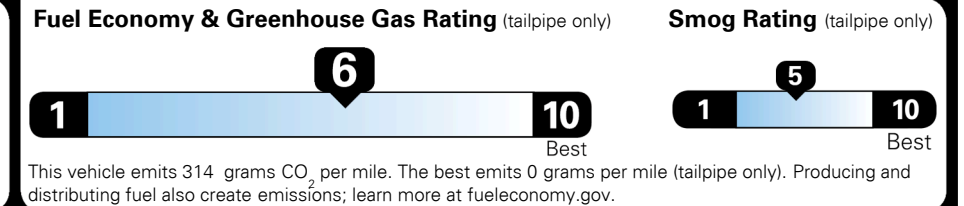

You save $250
in fuel costs over 5 years compared to the average new vehicle.

Annual fuel cost $1,550