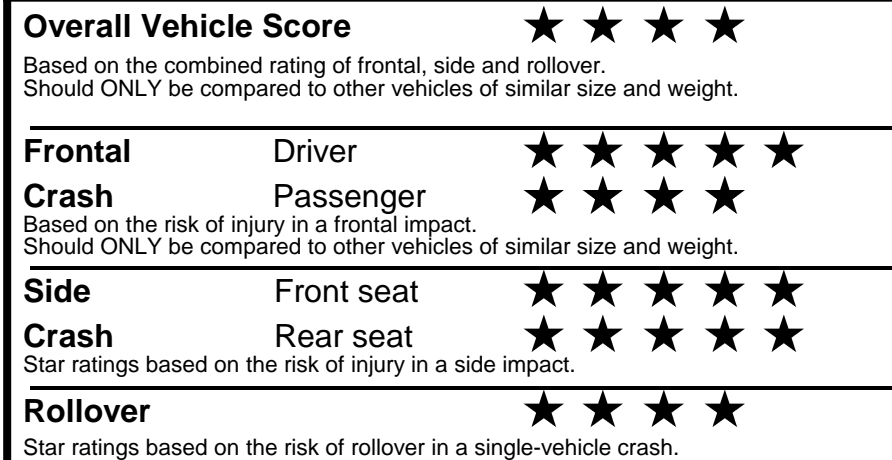

fueleconomy.gov

Calculate personalized estimates and compare vehicles

GOVERNMENT 5-STAR SAFETY RATINGS

Star ratings range from 1 to 5 stars (★★★★★) with 5 being the highest.
 Source: National Highway Traffic Safety Administration (NHTSA).
www.safercar.gov or 1-888-327-4236