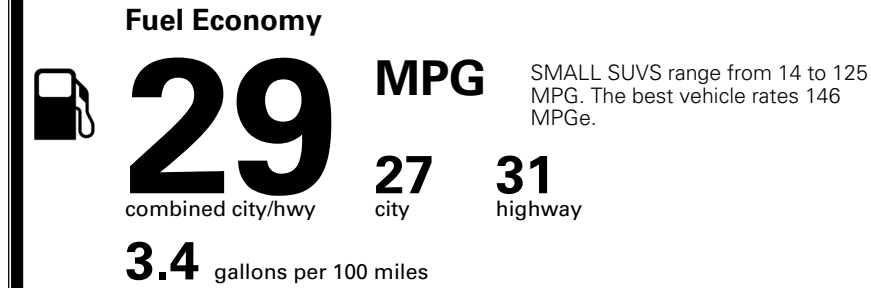

\$ 28,690.00

Included
 Included
 Included
 Included
 Included
 Included
 Included
 Included
 Included

\$200.00

\$ 28,890.00

\$ 1,495.00

\$ 30,385.00

EPA DOT Fuel Economy and Environment

Gasoline Vehicle