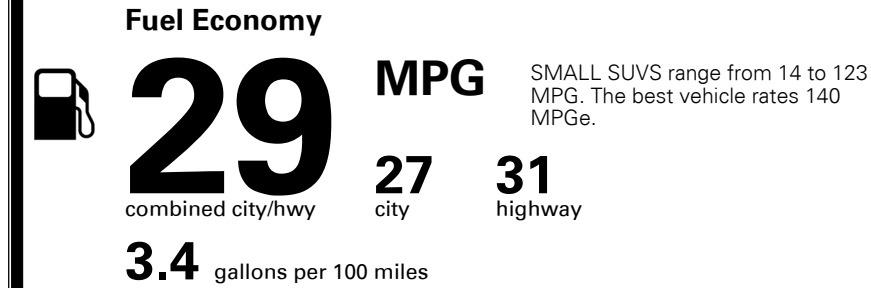

TOTAL MANUFACTURER'S SUGGESTED RETAIL PRICE ▶ \$ 29,685.00

TOTAL ADDITIONAL WEIGHT: 9.7

\$ 27,990.00

EPA DOT Fuel Economy and Environment

Gasoline Vehicle

You save \$500
 in fuel costs over 5 years compared to the average new vehicle.