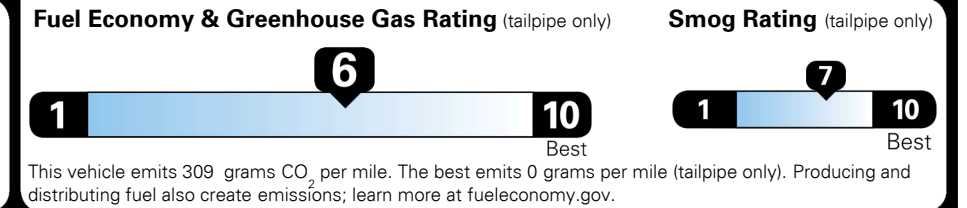

Actual results will vary for many reasons, including driving conditions and how you drive and maintain your vehicle. The average new vehicle gets 28 MPG and costs $9,750 to fuel over 5 years. Cost estimates are based on 15,000 miles per year at $ 3.60 per gallon. MPGe is miles per gasoline gallon equivalent. Vehicle emissions are a significant cause of climate change and smog.

fueleconomy.gov

Calculate personalized estimates and compare vehicles

GOVERNMENT 5-STAR SAFETY RATINGS

Overall Vehicle Score ★ ★ ★ ★ ★
Based on the combined rating of frontal, side and rollover. Should ONLY be compared to other vehicles of similar size and weight.

Frontal Driver ★ ★ ★ ★ ★
Passenger ★ ★ ★ ★ ★
Crash
Based on the risk of injury in a frontal impact. Should ONLY be compared to other vehicles of similar size and weight.

Side Front seat ★ ★ ★ ★ ★
Rear seat ★ ★ ★ ★ ★
Crash
Star ratings based on the risk of injury in a side impact.

Rollover ★ ★ ★ ★ ★
Star ratings based on the risk of rollover in a single-vehicle crash.

Star ratings range from 1 to 5 stars (★★★★★) with 5 being the highest.
Source: National Highway Traffic Safety Administration (NHTSA).
www.safercar.gov or 1-888-327-4236

Manufacturer's suggested retail price includes Manufacturer's recommended pre-delivery service. License and title fees, state and local taxes and other dealer installed options and accessories are not included in the manufacturer's suggested retail price.

PARTS CONTENT INFORMATION

FOR VEHICLES IN THIS CAR LINE U.S./CANADIAN PARTS CONTENT: 4 %

MAJOR SOURCES OF FOREIGN PARTS: KOREA: 85%

NOTE: PARTS CONTENT DOES NOT INCLUDE FINAL ASSEMBLY, DISTRIBUTION, OR OTHER NON-PARTS COSTS.

FOR THIS VEHICLE FINAL ASSEMBLY POINT: GWANGJU, KOREA

COUNTRY OF ORIGIN
ENGINE (MOTOR): KOREA
TRANSMISSION: KOREA