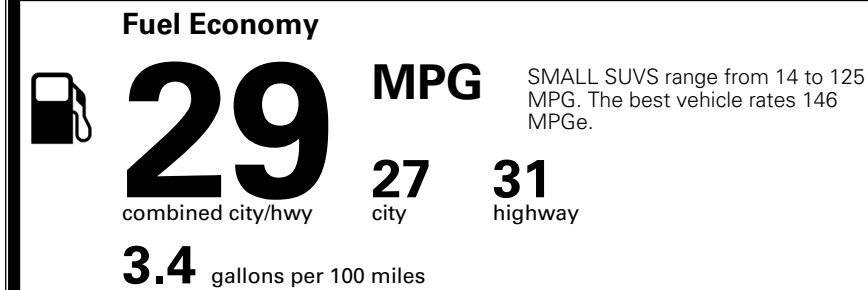

EPA DOT Fuel Economy and Environment

Gasoline Vehicle

You save \$0
 in fuel costs over 5 years compared to the average new vehicle.

Annual fuel cost
\$1,700

Actual results will vary for many reasons, including driving conditions and how you drive and maintain your vehicle. The average new vehicle gets 29 MPG and costs \$8,500 to fuel over 5 years. Cost estimates are based on 15,000 miles per year at \$ 3.30 per gallon. MPGe is miles per gasoline gallon equivalent. Vehicle emissions are a significant cause of climate change and smog.