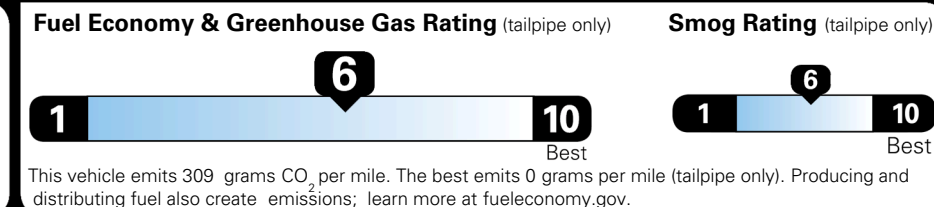

EPA DOT Fuel Economy and Environment

Gasoline Vehicle

You save \$0
 in fuel costs over 5 years compared to the average new vehicle.

Annual fuel cost
\$1,700

Actual results will vary for many reasons, including driving conditions and how you drive and maintain your vehicle. The average new vehicle gets 29 MPG and costs \$8,500 to fuel over 5 years. Cost estimates are based on 15,000 miles per year at \$ 3.30 per gallon. MPGe is miles per gasoline gallon equivalent. Vehicle emissions are a significant cause of climate change and smog.