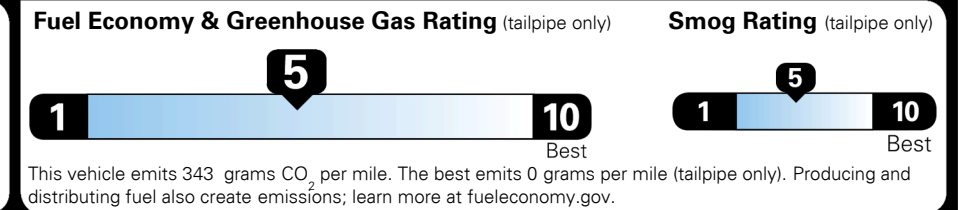

Actual results will vary for many reasons, including driving conditions and how you drive and maintain your vehicle. The average new vehicle gets 28 MPG and costs $9,750 to fuel over 5 years. Cost estimates are based on 15,000 miles per year at $ 3.60 per gallon. MPGe is miles per gasoline gallon equivalent. Vehicle emissions are a significant cause of climate change and smog.

fueleconomy.gov

Calculate personalized estimates and compare vehicles

GOVERNMENT 5-STAR SAFETY RATINGS

Overall Vehicle Score ★ ★ ★ ★ ★

Based on the combined rating of frontal, side and rollover. Should ONLY be compared to other vehicles of similar size and weight.

Frontal Driver ★ ★ ★ ★ ★

Crash Passenger ★ ★ ★ ★ ★

Based on the risk of injury in a frontal impact. Should ONLY be compared to other vehicles of similar size and weight.

Side Front seat ★ ★ ★ ★ ★

Crash Rear seat ★ ★ ★ ★ ★

Star ratings based on the risk of injury in a side impact.

Rollover ★ ★ ★ ★ ★

Star ratings based on the risk of rollover in a single-vehicle crash.

Star ratings range from 1 to 5 stars (★★★★★) with 5 being the highest.

Source: National Highway Traffic Safety Administration (NHTSA).

www.safercar.gov or 1-888-327-4236

Manufacturer's suggested retail price includes Manufacturer's recommended pre-delivery service. License and title fees, state and local taxes and other dealer installed options and accessories are not included in the manufacturer's suggested retail price.

PARTS CONTENT INFORMATION

FOR VEHICLES IN THIS CAR LINE U.S./CANADIAN PARTS CONTENT: 4 %

MAJOR SOURCES OF FOREIGN PARTS: KOREA: 85%

NOTE: PARTS CONTENT DOES NOT INCLUDE FINAL ASSEMBLY, DISTRIBUTION, OR OTHER NON-PARTS COSTS.

FOR THIS VEHICLE FINAL ASSEMBLY POINT: GWANGJU, KOREA

COUNTRY OF ORIGIN

ENGINE (MOTOR): KOREA

TRANSMISSION: KOREA