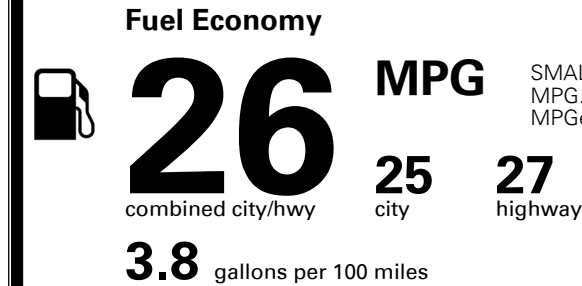

\$ 31,365.00

INLAND FREIGHT AND HANDLING

\$ 1,325.00

TOTAL MANUFACTURER'S SUGGESTED RETAIL PRICE ▶

\$ 32,690.00

*Additional terms and conditions apply.

**Kia Connect may be currently unavailable for Model Year 2022 and newer vehicles sold or purchased in Massachusetts; please see owners.kia.com for updates on availability.

TOTAL ADDITIONAL WEIGHT: 5.8

EPA DOT Fuel Economy and Environment

Gasoline Vehicle

SMALL SUVs range from 14 to 123 MPG. The best vehicle rates 140 MPGe.

You spend \$750 more in fuel costs over 5 years
 compared to the average new vehicle.