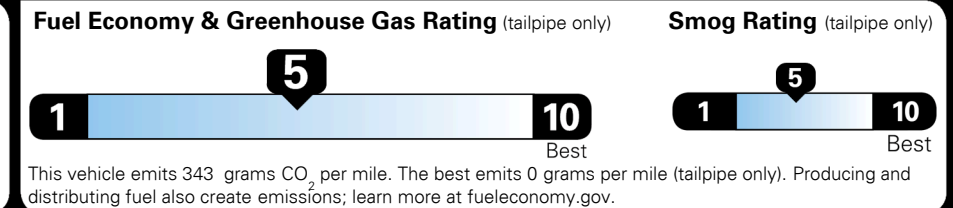

Actual results will vary for many reasons, including driving conditions and how you drive and maintain your vehicle. The average new vehicle gets 28 MPG and costs $9,750 to fuel over 5 years. Cost estimates are based on 15,000 miles per year at $ 3.60 per gallon. MPGe is miles per gasoline gallon equivalent. Vehicle emissions are a significant cause of climate change and smog.

fueleconomy.gov

Calculate personalized estimates and compare vehicles

GOVERNMENT 5-STAR SAFETY RATINGS

Overall Vehicle Score ★ ★ ★ ★ ★

Based on the combined rating of frontal, side and rollover. Should ONLY be compared to other vehicles of similar size and weight.

Frontal Driver ★ ★ ★ ★ ★

Crash Passenger ★ ★ ★ ★ ★

Based on the risk of injury in a frontal impact. Should ONLY be compared to other vehicles of similar size and weight.

Side Front seat ★ ★ ★ ★ ★

Crash Rear seat ★ ★ ★ ★ ★

Star ratings based on the risk of injury in a side impact.

Rollover ★ ★ ★ ★ ★

Star ratings based on the risk of rollover in a single-vehicle crash.

Star ratings range from 1 to 5 stars (★★★★★) with 5 being the highest.

Source: National Highway Traffic Safety Administration (NHTSA).

www.safercar.gov or 1-888-327-4236

Manufacturer's suggested retail price includes Manufacturer's recommended pre-delivery service. License and title fees, state and local taxes and other dealer installed options and accessories are not included in the manufacturer's suggested retail price.

PARTS CONTENT INFORMATION

FOR VEHICLES IN THIS CAR LINE U.S./CANADIAN PARTS CONTENT: 4 %

MAJOR SOURCES OF FOREIGN PARTS: KOREA: 85%

NOTE: PARTS CONTENT DOES NOT INCLUDE FINAL ASSEMBLY, DISTRIBUTION, OR OTHER NON-PARTS COSTS.

FOR THIS VEHICLE FINAL ASSEMBLY POINT: GWANGJU, KOREA

COUNTRY OF ORIGIN

ENGINE (MOTOR): KOREA

TRANSMISSION: KOREA