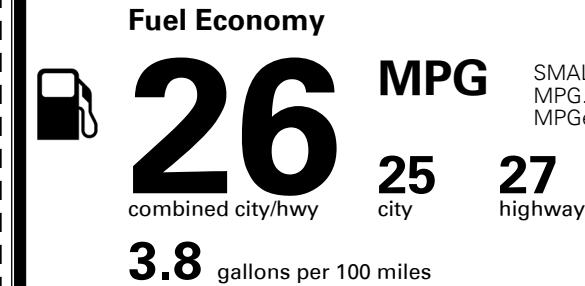

MSRP INCLUDING OPTIONS

\$ 32,005.00

INLAND FREIGHT AND HANDLING

\$ 1,325.00

TOTAL MANUFACTURER'S SUGGESTED RETAIL PRICE ▶

\$ 33,330.00

TOTAL ADDITIONAL WEIGHT: 29.2

*Additional terms and conditions apply.

EPA DOT Fuel Economy and Environment

Gasoline Vehicle

SMALL SUVs range from 14 to 123 MPG. The best vehicle rates 140 MPGe.

You spend \$750 more in fuel costs over 5 years compared to the average new vehicle.