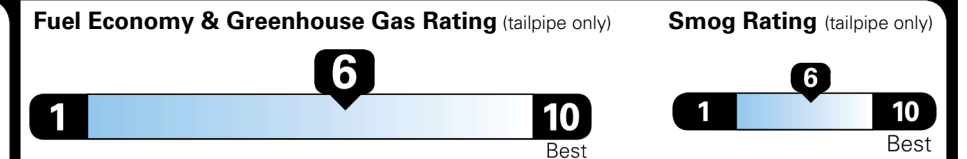

EPA DOT Fuel Economy and Environment

Gasoline Vehicle

Fuel Economy

29 MPG
combined city/hwy

27 MPG
city

31 MPG
highway

SMALL SUVs range from 14 to 125 MPG. The best vehicle rates 146 MPGe.

3.4 gallons per 100 miles

You save $0
in fuel costs over 5 years compared to the average new vehicle.

Annual fuel cost $1,700