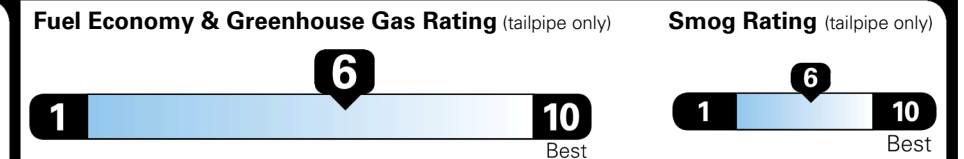

TOTAL ADDITIONAL WEIGHT: 5.8

EPA DOT Fuel Economy and Environment

Gasoline Vehicle

Fuel Economy

29 MPG
 combined city/hwy

27 MPG
 city

31 MPG
 highway

3.4 gallons per 100 miles

SMALL SUVs range from 14 to 125 MPG. The best vehicle rates 146 MPGe.

You save \$0
 in fuel costs over 5 years compared to the average new vehicle.

Annual fuel cost \$1,700

This vehicle emits 309 grams CO₂ per mile. The best emits 0 grams per mile (tailpipe only). Producing and distributing fuel also create emissions; learn more at fueleconomy.gov.