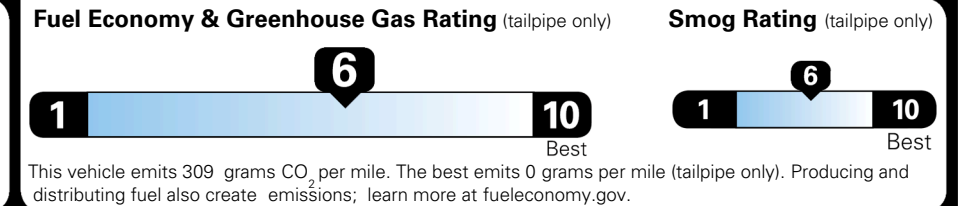

Actual results will vary for many reasons, including driving conditions and how you drive and maintain your vehicle. The average new vehicle gets 29 MPG and costs $8,500 to fuel over 5 years. Cost estimates are based on 15,000 miles per year at $ 3.30 per gallon. MPGe is miles per gasoline gallon equivalent. Vehicle emissions are a significant cause of climate change and smog.

fueleconomy.gov

Calculate personalized estimates and compare vehicles

GOVERNMENT 5-STAR SAFETY RATINGS

Overall Vehicle Score ★ ★ ★ ★ ★

Based on the combined rating of frontal, side and rollover. Should ONLY be compared to other vehicles of similar size and weight.

Frontal Driver ★ ★ ★ ★ ★

Crash Passenger ★ ★ ★ ★ ★

Based on the risk of injury in a frontal impact. Should ONLY be compared to other vehicles of similar size and weight.

Side Front seat ★ ★ ★ ★ ★

Crash Rear seat ★ ★ ★ ★ ★

Star ratings based on the risk of injury in a side impact.

Rollover ★ ★ ★ ★ ★

Star ratings based on the risk of rollover in a single-vehicle crash.

Star ratings range from 1 to 5 stars (★★★★★) with 5 being the highest.

Source: National Highway Traffic Safety Administration (NHTSA).

www.safercar.gov or 1-888-327-4236

Manufacturer's suggested retail price includes Manufacturer's recommended pre-delivery service. License and title fees, state and local taxes and other dealer installed options and accessories are not included in the manufacturer's suggested retail price.

PARTS CONTENT INFORMATION

FOR VEHICLES IN THIS CAR LINE U.S./CANADIAN PARTS CONTENT: 3 %

MAJOR SOURCES OF FOREIGN PARTS: KOREA: 90%

NOTE: PARTS CONTENT DOES NOT INCLUDE FINAL ASSEMBLY, DISTRIBUTION, OR OTHER NON-PARTS COSTS.

FOR THIS VEHICLE FINAL ASSEMBLY POINT: GWANGJU, KOREA

COUNTRY OF ORIGIN
ENGINE (MOTOR): KOREA
TRANSMISSION: KOREA