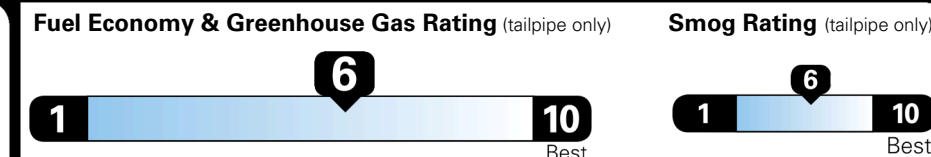

EPA DOT Fuel Economy and Environment

Gasoline Vehicle

Fuel Economy
29 MPG
combined city/hwy
27 city
31 highway
3.4 gallons per 100 miles

SMALL SUVs range from 14 to 138 MPG. The best vehicle rates 146 MPGe.

You save $0
in fuel costs over 5 years compared to the average new vehicle.

Annual fuel cost $1,700