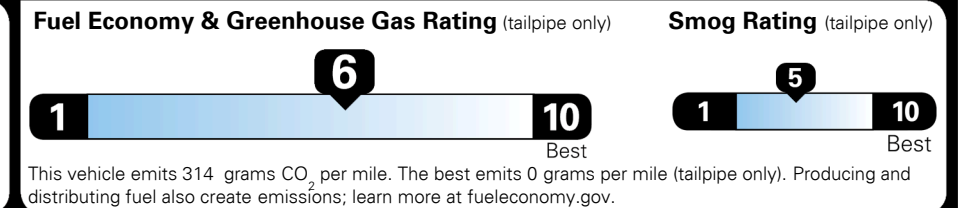

TOTAL ADDITIONAL WEIGHT: 5.8

EPA DOT Fuel Economy and Environment

Gasoline Vehicle

You save \$250
 in fuel costs over 5 years
 compared to the average new vehicle.

Annual fuel cost
\$1,550

Actual results will vary for many reasons, including driving conditions and how you drive and maintain your vehicle. The average new vehicle gets 28 MPG and costs \$8,000 to fuel over 5 years. Cost estimates are based on 15,000 miles per year at \$ 2.95 per gallon. MPGe is miles per gasoline gallon equivalent. Vehicle emissions are a significant cause of climate change and smog.