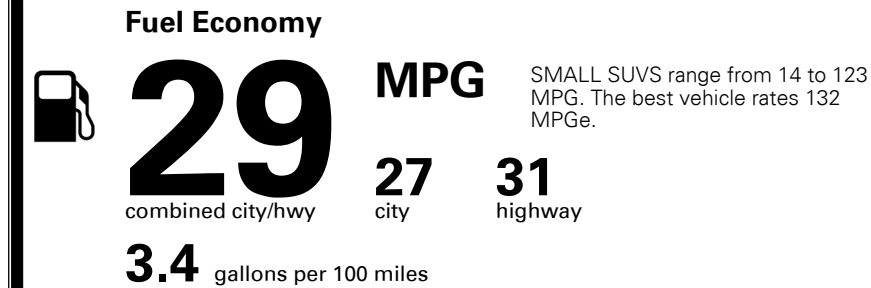

\$175.00

MSRP INCLUDING OPTIONS

\$ 25,065.00

INLAND FREIGHT AND HANDLING

\$ 1,325.00

TOTAL MANUFACTURER'S SUGGESTED RETAIL PRICE ▶

\$ 26,390.00

*Additional terms and conditions apply.
 **Kia Connect may be currently unavailable for Model Year 2022 and newer vehicles sold or purchased in Massachusetts; please see owners.kia.com for updates on availability.
 NOTE: When you purchase this vehicle, Kia America, Inc. collects personal information you provide to the dealership. For information on our collection and use of personal information and your rights, please see our Privacy Policy on www.kia.com.

TOTAL ADDITIONAL WEIGHT: 5.8

EPA DOT Fuel Economy and Environment

Gasoline Vehicle

You save \$250
 in fuel costs over 5 years
 compared to the average new vehicle.

Annual fuel cost
\$1,550

Actual results will vary for many reasons, including driving conditions and how you drive and maintain your vehicle. The average new vehicle gets 28 MPG and costs \$8,000 to fuel over 5 years. Cost estimates are based on 15,000 miles per year at \$ 2.95 per gallon. MPGe is miles per gasoline gallon equivalent. Vehicle emissions are a significant cause of climate change and smog.