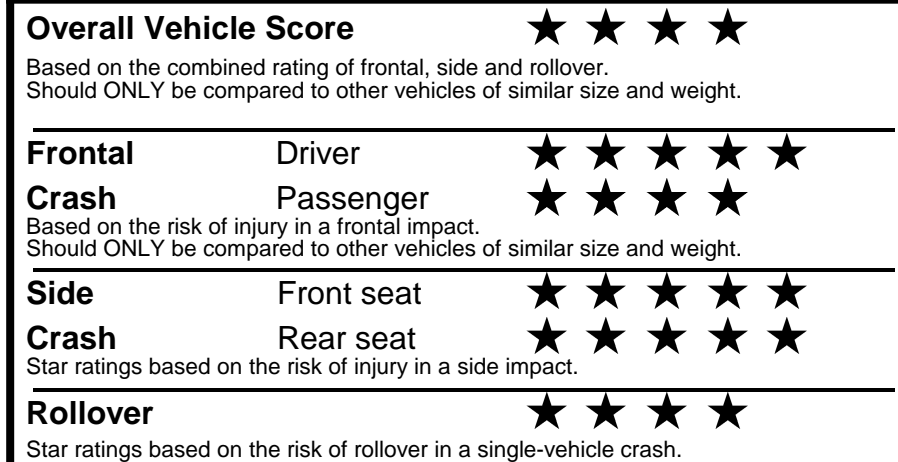

fueleconomy.gov

Calculate personalized estimates and compare vehicles

GOVERNMENT 5-STAR SAFETY RATINGS

Star ratings range from 1 to 5 stars (★★★★★) with 5 being the highest.
 Source: National Highway Traffic Safety Administration (NHTSA).
www.safercar.gov or 1-888-327-4236