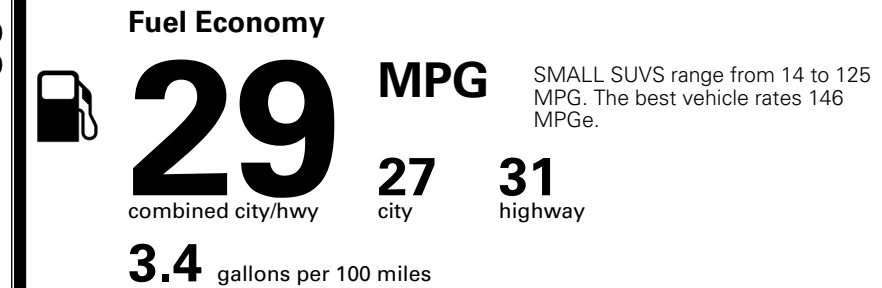

\$ 27,485.00

INLAND FREIGHT AND HANDLING

\$ 1,445.00

TOTAL MANUFACTURER'S SUGGESTED RETAIL PRICE ▶

\$ 28,930.00

TOTAL ADDITIONAL WEIGHT: 5.8

EPA DOT Fuel Economy and Environment

Gasoline Vehicle