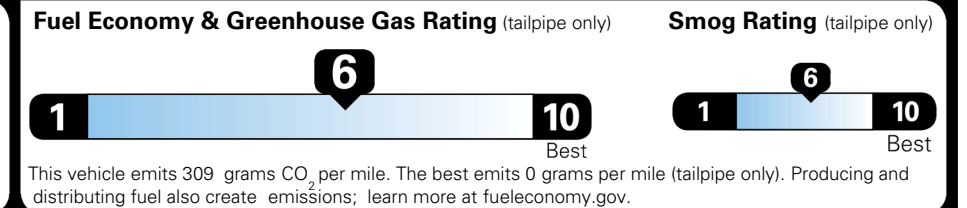

Actual results will vary for many reasons, including driving conditions and how you drive and maintain your vehicle. The average new vehicle gets 29 MPG and costs $8,500 to fuel over 5 years. Cost estimates are based on 15,000 miles per year at $ 3.30 per gallon. MPGe is miles per gasoline gallon equivalent. Vehicle emissions are a significant cause of climate change and smog.

fueleconomy.gov

Calculate personalized estimates and compare vehicles

GOVERNMENT 5-STAR SAFETY RATINGS

Overall Vehicle Score ★★★★★
Based on the combined rating of frontal, side and rollover. Should ONLY be compared to other vehicles of similar size and weight.

Frontal Driver ★★★★★
Passenger ★★★★★
Crash
Based on the risk of injury in a frontal impact. Should ONLY be compared to other vehicles of similar size and weight.

Side Front seat ★★★★★
Rear seat ★★★★★
Crash
Star ratings based on the risk of injury in a side impact.

Rollover ★★★★★
Star ratings based on the risk of rollover in a single-vehicle crash.

Star ratings range from 1 to 5 stars (★★★★★) with 5 being the highest.
Source: National Highway Traffic Safety Administration (NHTSA).
www.safercar.gov or 1-888-327-4236

Manufacturer's suggested retail price includes Manufacturer's recommended pre-delivery service. License and title fees, state and local taxes and other dealer installed options and accessories are not included in the manufacturer's suggested retail price.

PARTS CONTENT INFORMATION

FOR VEHICLES IN THIS CAR LINE U.S./CANADIAN PARTS CONTENT: 3 %

MAJOR SOURCES OF FOREIGN PARTS: KOREA: 90%

NOTE: PARTS CONTENT DOES NOT INCLUDE FINAL ASSEMBLY, DISTRIBUTION, OR OTHER NON-PARTS COSTS.

FOR THIS VEHICLE FINAL ASSEMBLY POINT: GWANGJU, KOREA

COUNTRY OF ORIGIN
ENGINE (MOTOR): KOREA
TRANSMISSION: KOREA