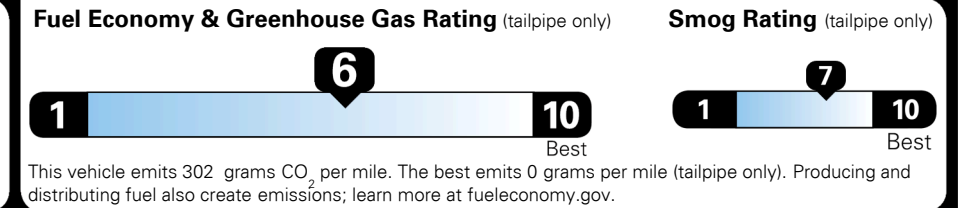

Actual results will vary for many reasons, including driving conditions and how you drive and maintain your vehicle. The average new vehicle gets 28 MPG and costs $9,750 to fuel over 5 years. Cost estimates are based on 15,000 miles per year at $ 3.60 per gallon. MPGe is miles per gasoline gallon equivalent. Vehicle emissions are a significant cause of climate change and smog.

fueleconomy.gov

Calculate personalized estimates and compare vehicles

GOVERNMENT 5-STAR SAFETY RATINGS

Overall Vehicle Score ★ ★ ★ ★
Based on the combined rating of frontal, side and rollover. Should ONLY be compared to other vehicles of similar size and weight.

Frontal Crash Driver ★ ★ ★ ★ ★
Passenger ★ ★ ★ ★ ★
Based on the risk of injury in a frontal impact. Should ONLY be compared to other vehicles of similar size and weight.

Side Crash Front seat ★ ★ ★ ★ ★
Rear seat ★ ★ ★ ★ ★
Star ratings based on the risk of injury in a side impact.

Rollover ★ ★ ★ ★
Star ratings based on the risk of rollover in a single-vehicle crash.

Star ratings range from 1 to 5 stars (★★★★★) with 5 being the highest.
Source: National Highway Traffic Safety Administration (NHTSA).
www.safercar.gov or 1-888-327-4236

Manufacturer's suggested retail price includes Manufacturer's recommended pre-delivery service. License and title fees, state and local taxes and other dealer installed options and accessories are not included in the manufacturer's suggested retail price.

PARTS CONTENT INFORMATION

FOR VEHICLES IN THIS CAR LINE U.S./CANADIAN PARTS CONTENT: 1 %

MAJOR SOURCES OF FOREIGN PARTS: KOREA: 85%

NOTE: PARTS CONTENT DOES NOT INCLUDE FINAL ASSEMBLY, DISTRIBUTION, OR OTHER NON-PARTS COSTS.

FOR THIS VEHICLE FINAL ASSEMBLY POINT: GWANGJU, KOREA

COUNTRY OF ORIGIN ENGINE (MOTOR):

TRANSMISSION: KOREA
KOREA

*Additional terms and conditions apply.

**Kia Connect may be currently unavailable for Model Year 2022 and newer vehicles sold or purchased in Massachusetts; please see owners.kia.com for updates on availability.

NOTE: When you purchase this vehicle, Kia America, Inc. collects personal information you provide to the dealership. For information on our collection and use of personal information and your rights, please see our Privacy Policy on www.kia.com.