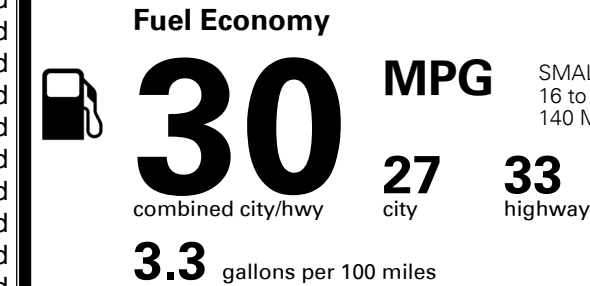

## EPA DOT Fuel Economy and Environment

Gasoline Vehicle

SMALL STATION WAGONS range from 16 to 103 MPG. The best vehicle rates 140 MPGe.

**You save \$750**  
 in fuel costs over 5 years compared to the average new vehicle.