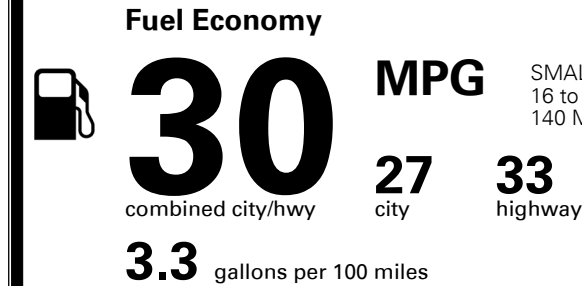

TOTAL ADDITIONAL WEIGHT: 6.7

EPA DOT Fuel Economy and Environment

Gasoline Vehicle

SMALL STATION WAGONS range from 16 to 120 MPG. The best vehicle rates 140 MPGe.

You save \$750
 in fuel costs over 5 years compared to the average new vehicle.