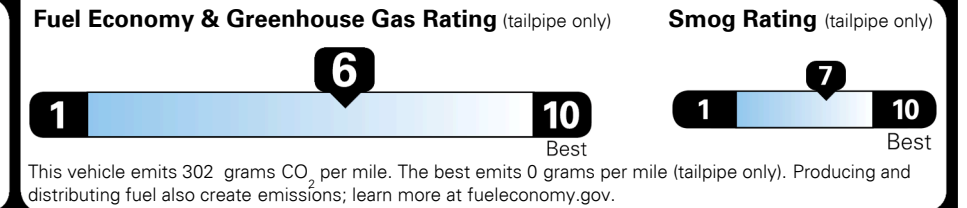

Actual results will vary for many reasons, including driving conditions and how you drive and maintain your vehicle. The average new vehicle gets 28 MPG and costs $9,750 to fuel over 5 years. Cost estimates are based on 15,000 miles per year at $ 3.60 per gallon. MPGe is miles per gasoline gallon equivalent. Vehicle emissions are a significant cause of climate change and smog.

fueleconomy.gov

Calculate personalized estimates and compare vehicles

GOVERNMENT 5-STAR SAFETY RATINGS

Overall Vehicle Score ★ ★ ★ ★
Based on the combined rating of frontal, side and rollover.
Should ONLY be compared to other vehicles of similar size and weight.

Frontal Crash Driver ★ ★ ★ ★ ★
Passenger ★ ★ ★ ★
Based on the risk of injury in a frontal impact.
Should ONLY be compared to other vehicles of similar size and weight.

Side Crash Front seat ★ ★ ★ ★ ★
Rear seat ★ ★ ★ ★ ★
Star ratings based on the risk of injury in a side impact.

Rollover ★ ★ ★ ★
Star ratings based on the risk of rollover in a single-vehicle crash.

Star ratings range from 1 to 5 stars (★★★★★) with 5 being the highest.
Source: National Highway Traffic Safety Administration (NHTSA).
www.safercar.gov or 1-888-327-4236

Manufacturer's suggested retail price includes Manufacturer's recommended pre-delivery service. License and title fees, state and local taxes and other dealer installed options and accessories are not included in the manufacturer's suggested retail price.

PARTS CONTENT INFORMATION

FOR VEHICLES IN THIS CAR LINE U.S./CANADIAN PARTS CONTENT: 1 %

MAJOR SOURCES OF FOREIGN PARTS: KOREA: 85%

NOTE: PARTS CONTENT DOES NOT INCLUDE FINAL ASSEMBLY, DISTRIBUTION, OR OTHER NON-PARTS COSTS.

FOR THIS VEHICLE FINAL ASSEMBLY POINT: GWANGJU, KOREA

COUNTRY OF ORIGIN

ENGINE: KOREA
TRANSMISSION: KOREA