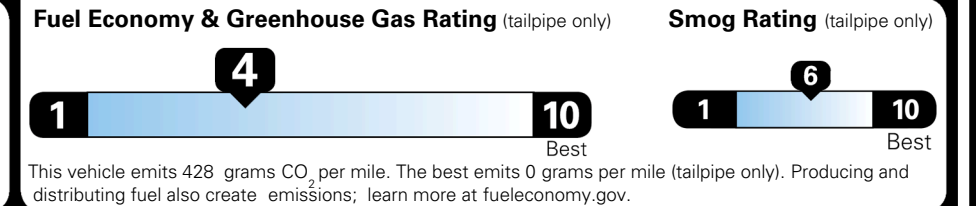

Actual results will vary for many reasons, including driving conditions and how you drive and maintain your vehicle. The average new vehicle gets 29 MPG and costs $8,500 to fuel over 5 years. Cost estimates are based on 15,000 miles per year at $ 3.30 per gallon. MPGe is miles per gasoline gallon equivalent. Vehicle emissions are a significant cause of climate change and smog.

fueleconomy.gov

Calculate personalized estimates and compare vehicles

GOVERNMENT 5-STAR SAFETY RATINGS

Overall Vehicle Score	Not Rated
Based on the combined rating of frontal, side and rollover. Should ONLY be compared to other vehicles of similar size and weight.	
Frontal	Driver ★ ★ ★ ★ ★
Crash	Passenger ★ ★ ★ ★
Based on the risk of injury in a frontal impact. Should ONLY be compared to other vehicles of similar size and weight.	
Side	Front seat Not Rated
Crash	Rear seat Not Rated
Star ratings based on the risk of injury in a side impact.	
Rollover	★ ★ ★ ★
Star ratings based on the risk of rollover in a single-vehicle crash.	

Star ratings range from 1 to 5 stars (★★★★★) with 5 being the highest. Source: National Highway Traffic Safety Administration (NHTSA). www.safercar.gov or 1-888-327-4236

Manufacturer's suggested retail price includes Manufacturer's recommended pre-delivery service. License and title fees, state and local taxes and other dealer installed options and accessories are not included in the manufacturer's suggested retail price.

PARTS CONTENT INFORMATION

FOR VEHICLES IN THIS CAR LINE U.S./CANADIAN PARTS CONTENT: 2 %

MAJOR SOURCES OF FOREIGN PARTS: KOREA: 95%

NOTE: PARTS CONTENT DOES NOT INCLUDE FINAL ASSEMBLY, DISTRIBUTION, OR OTHER NON-PARTS COSTS.

FOR THIS VEHICLE FINAL ASSEMBLY POINT: GWANGMYEONG, KOREA

COUNTRY OF ORIGIN
ENGINE (MOTOR): KOREA
TRANSMISSION: KOREA