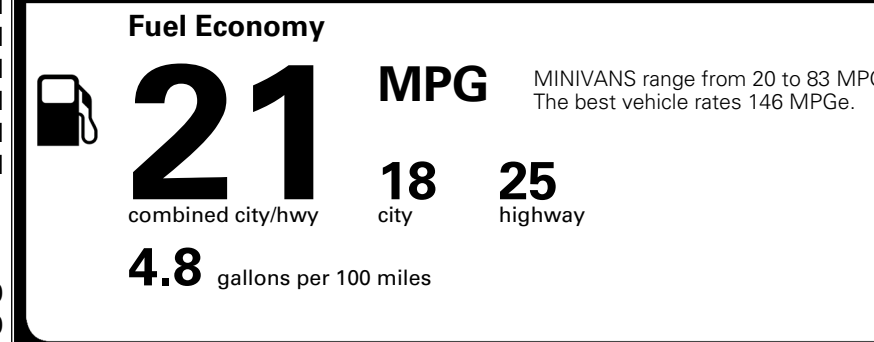

EPA DOT Fuel Economy and Environment

Gasoline Vehicle

You spend $3,250 more in fuel costs over 5 years compared to the average new vehicle.

Annual fuel cost $2,350