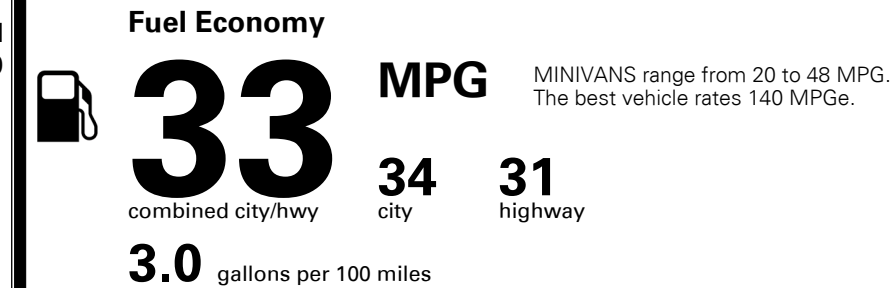

INLAND FREIGHT AND HANDLING

\$ 1,395.00

TOTAL MANUFACTURER'S SUGGESTED RETAIL PRICE ▶

\$ 42,160.00

*Additional terms and conditions apply.

**Kia Connect may be currently unavailable for some Model Year 2022 and newer vehicles sold or purchased in Massachusetts; please see owners.kia.com for more information.

TOTAL ADDITIONAL WEIGHT: 10.1

EPA DOT Fuel Economy and Environment

Gasoline Vehicle

You save
\$1,500
 in fuel costs
 over 5 years
 compared to the
 average new vehicle.

Annual fuel cost
\$1,600

Actual results will vary for many reasons, including driving conditions and how you drive and maintain your vehicle. The average new vehicle gets 28 MPG and costs \$9,500 to fuel over 5 years. Cost estimates are based on 15,000 miles per year at \$ 3.50 per gallon. MPGe is miles per gasoline gallon equivalent. Vehicle emissions are a significant cause of climate change and smog.