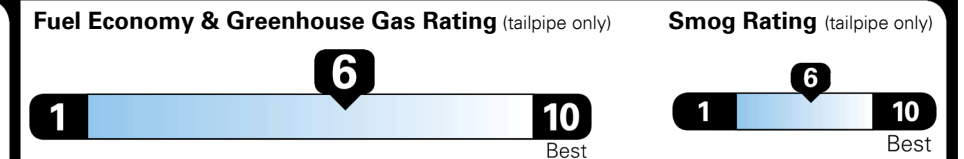

TOTAL ADDITIONAL WEIGHT: 10.1

EPA DOT Fuel Economy and Environment

Gasoline Vehicle

You save
\$1,500
 in fuel costs
 over 5 years
 compared to the
 average new vehicle.

Annual fuel cost
\$1,600

Actual results will vary for many reasons, including driving conditions and how you drive and maintain your vehicle. The average new vehicle gets 28 MPG and costs \$9,500 to fuel over 5 years. Cost estimates are based on 15,000 miles per year at \$ 3.50 per gallon. MPGe is miles per gasoline gallon equivalent. Vehicle emissions are a significant cause of climate change and smog.