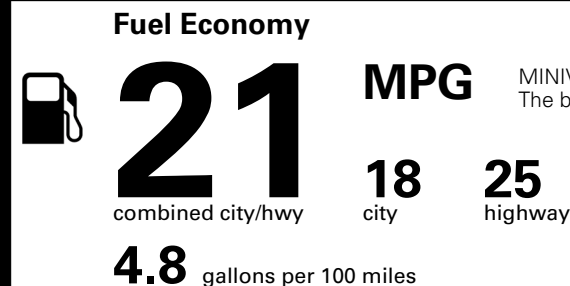

MSRP INCLUDING OPTIONS \$ 42,400.00

INLAND FREIGHT AND HANDLING \$ 1,545.00

TOTAL MANUFACTURER'S SUGGESTED RETAIL PRICE ▶ \$ 43,945.00

TOTAL ADDITIONAL WEIGHT: 10.1

EPA DOT Fuel Economy and Environment

Gasoline Vehicle