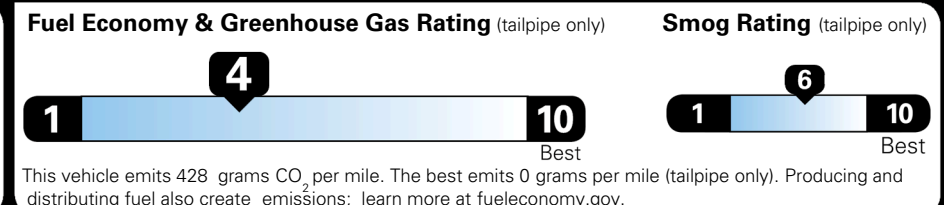

You spend $3,250 more in fuel costs over 5 years compared to the average new vehicle.

Annual fuel cost $2,350