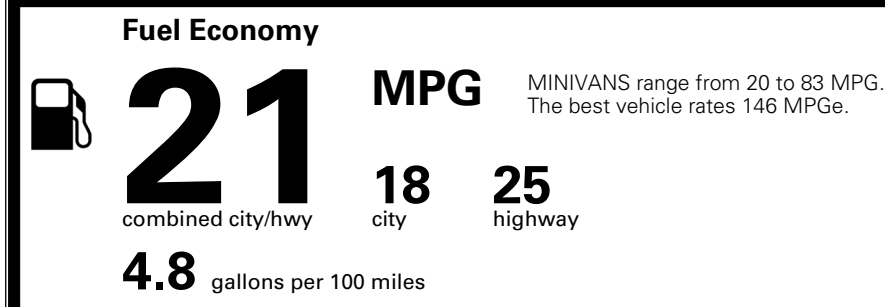

MSRP INCLUDING OPTIONS \$ 42,370.00

INLAND FREIGHT AND HANDLING \$ 1,545.00

TOTAL MANUFACTURER'S SUGGESTED RETAIL PRICE ▶ \$ 43,915.00

TOTAL ADDITIONAL WEIGHT: 11.4

EPA DOT Fuel Economy and Environment

Gasoline Vehicle