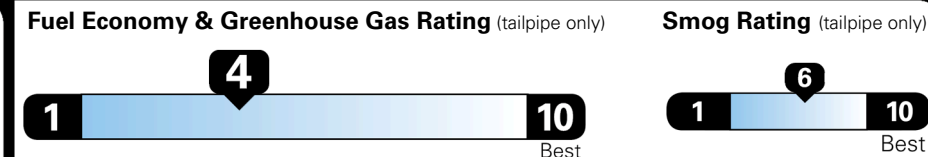

This vehicle emits 428 grams CO₂ per mile. The best emits 0 grams per mile (tailpipe only). Producing and distributing fuel also create emissions; learn more at fueleconomy.gov.

Actual results will vary for many reasons, including driving conditions and how you drive and maintain your vehicle. The average new vehicle gets 29 MPG and costs $8,500 to fuel over 5 years. Cost estimates are based on 15,000 miles per year at $ 3.30 per gallon. MPGe is miles per gasoline gallon equivalent. Vehicle emissions are a significant cause of climate change and smog.

fueleconomy.gov

Calculate personalized estimates and compare vehicles

GOVERNMENT 5-STAR SAFETY RATINGS

PARTS CONTENT INFORMATION

Overall Vehicle Score Not Rated

Based on the combined rating of frontal, side and rollover. Should ONLY be compared to other vehicles of similar size and weight.

Frontal	Driver	★★★★★
Crash	Passenger	★★★★

Based on the risk of injury in a frontal impact. Should ONLY be compared to other vehicles of similar size and weight.

Side	Front seat	Not Rated
Crash	Rear seat	Not Rated

Star ratings based on the risk of injury in a side impact.

Rollover ★★★★★

Star ratings based on the risk of rollover in a single-vehicle crash.

Star ratings range from 1 to 5 stars (★★★★★) with 5 being the highest.

Source: National Highway Traffic Safety Administration (NHTSA).

www.safercar.gov or 1-888-327-4236

Manufacturer's suggested retail price includes Manufacturer's recommended pre-delivery service. License and title fees, state and local taxes and other dealer installed options and accessories are not included in the manufacturer's suggested retail price.

FOR VEHICLES IN THIS CAR LINE U.S./CANADIAN PARTS CONTENT: 2 %

MAJOR SOURCES OF FOREIGN PARTS: KOREA: 95%

NOTE: PARTS CONTENT DOES NOT INCLUDE FINAL ASSEMBLY, DISTRIBUTION, OR OTHER NON-PARTS COSTS.

FOR THIS VEHICLE FINAL ASSEMBLY POINT: GWANGMYEONG, KOREA

COUNTRY OF ORIGIN

ENGINE (MOTOR): KOREA

TRANSMISSION: KOREA

*Additional terms and conditions apply.

**Kia Connect may be currently unavailable for some Model Year 2022 and newer vehicles sold or purchased in Massachusetts; please see owners.kia.com for more information.

NOTE: When you purchase this vehicle, Kia America, Inc. collects personal information you provide to the dealership. For information on our collection and use of personal information and your rights, please see our Privacy Policy on www.kia.com.