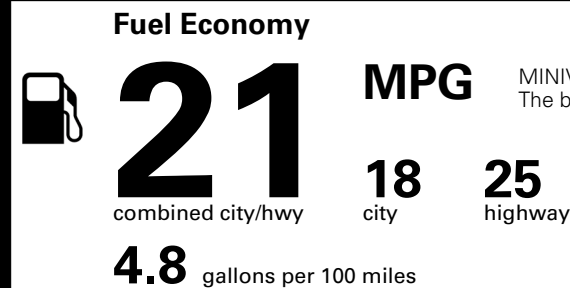

MSRP INCLUDING OPTIONS \$ 42,370.00

INLAND FREIGHT AND HANDLING \$ 1,545.00

TOTAL MANUFACTURER'S SUGGESTED RETAIL PRICE ▶ \$ 43,915.00

TOTAL ADDITIONAL WEIGHT: 11.4

EPA DOT Fuel Economy and Environment

Gasoline Vehicle

MINIVANS range from 20 to 83 MPG. The best vehicle rates 146 MPGe.

You spend \$3,250 more in fuel costs over 5 years compared to the average new vehicle.

Annual fuel cost \$2,350

This vehicle emits 428 grams CO₂ per mile. The best emits 0 grams per mile (tailpipe only). Producing and distributing fuel also create emissions; learn more at fueleconomy.gov.