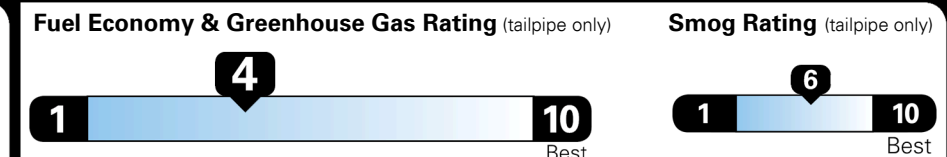

This vehicle emits 428 grams CO₂ per mile. The best emits 0 grams per mile (tailpipe only). Producing and distributing fuel also create emissions; learn more at fueleconomy.gov.

Actual results will vary for many reasons, including driving conditions and how you drive and maintain your vehicle. The average new vehicle gets 29 MPG and costs $8,500 to fuel over 5 years. Cost estimates are based on 15,000 miles per year at $ 3.30 per gallon. MPGe is miles per gasoline gallon equivalent. Vehicle emissions are a significant cause of climate change and smog.

fueleconomy.gov

Calculate personalized estimates and compare vehicles

GOVERNMENT 5-STAR SAFETY RATINGS

Overall Vehicle Score Not Rated

Based on the combined rating of frontal, side and rollover. Should ONLY be compared to other vehicles of similar size and weight.

Frontal	Driver	Not Rated
Crash	Passenger	Not Rated

Based on the risk of injury in a frontal impact. Should ONLY be compared to other vehicles of similar size and weight.

Side	Front seat	Not Rated
Crash	Rear seat	Not Rated

Star ratings based on the risk of injury in a side impact.

Rollover Not Rated

Star ratings based on the risk of rollover in a single-vehicle crash.

Star ratings range from 1 to 5 stars (★★★★★) with 5 being the highest.

Source: National Highway Traffic Safety Administration (NHTSA).

www.safercar.gov or 1-888-327-4236

Manufacturer's suggested retail price includes Manufacturer's recommended pre-delivery service. License and title fees, state and local taxes and other dealer installed options and accessories are not included in the manufacturer's suggested retail price.

PARTS CONTENT INFORMATION

FOR VEHICLES IN THIS CAR LINE U.S./CANADIAN PARTS CONTENT: 2 %

MAJOR SOURCES OF FOREIGN PARTS: KOREA: 95%

NOTE: PARTS CONTENT DOES NOT INCLUDE FINAL ASSEMBLY, DISTRIBUTION, OR OTHER NON-PARTS COSTS.

FOR THIS VEHICLE FINAL ASSEMBLY POINT: GWANGMYEONG, KOREA

COUNTRY OF ORIGIN

ENGINE (MOTOR): KOREA

TRANSMISSION: KOREA