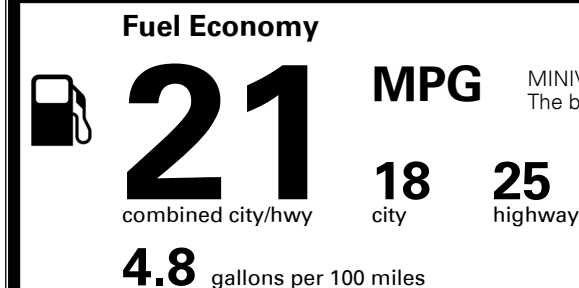

EPA DOT Fuel Economy and Environment

Gasoline Vehicle

MINIVANS range from 20 to 83 MPG. The best vehicle rates 146 MPGe.

You spend
$3,250
more in fuel costs
over 5 years
compared to the
average new vehicle.

Annual fuel cost
$2,350