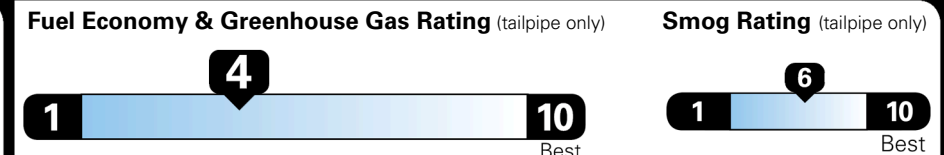

This vehicle emits 428 grams CO₂ per mile. The best emits 0 grams per mile (tailpipe only). Producing and distributing fuel also create emissions; learn more at fueleconomy.gov.

Actual results will vary for many reasons, including driving conditions and how you drive and maintain your vehicle. The average new vehicle gets 29 MPG and costs $8,500 to fuel over 5 years. Cost estimates are based on 15,000 miles per year at $ 3.30 per gallon. MPGe is miles per gasoline gallon equivalent. Vehicle emissions are a significant cause of climate change and smog.

fueleconomy.gov

Calculate personalized estimates and compare vehicles

GOVERNMENT 5-STAR SAFETY RATINGS

PARTS CONTENT INFORMATION

Overall Vehicle Score		Not Rated
Frontal	Driver	★★★★★
Crash	Passenger	★★★★
Side	Front seat	Not Rated
Crash	Rear seat	Not Rated
Rollover		★★★★

Star ratings range from 1 to 5 stars (★★★★★) with 5 being the highest.
Source: National Highway Traffic Safety Administration (NHTSA).
www.safercar.gov or 1-888-327-4236

Manufacturer's suggested retail price includes Manufacturer's recommended pre-delivery service. License and title fees, state and local taxes and other dealer installed options and accessories are not included in the manufacturer's suggested retail price.

FOR VEHICLES IN THIS CAR LINE U.S./CANADIAN PARTS CONTENT: 2 %

MAJOR SOURCES OF FOREIGN PARTS: KOREA: 95%

NOTE: PARTS CONTENT DOES NOT INCLUDE FINAL ASSEMBLY, DISTRIBUTION, OR OTHER NON-PARTS COSTS.

FOR THIS VEHICLE FINAL ASSEMBLY POINT: GWANGMYEONG, KOREA

COUNTRY OF ORIGIN
ENGINE (MOTOR): KOREA
TRANSMISSION: KOREA