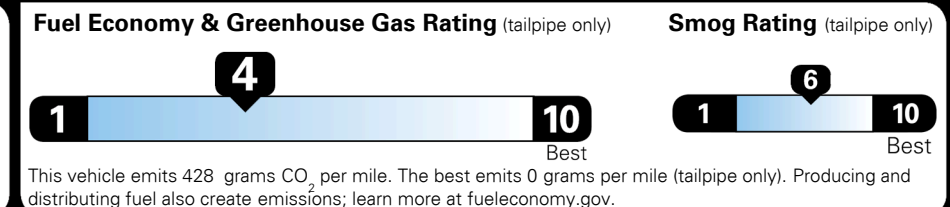

You spend $3,250 more in fuel costs over 5 years compared to the average new vehicle.

Annual fuel cost $2,350