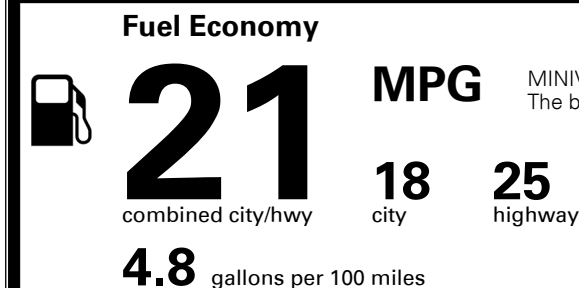

MSRP INCLUDING OPTIONS \$ 41,970.00

INLAND FREIGHT AND HANDLING \$ 1,495.00

TOTAL MANUFACTURER'S SUGGESTED RETAIL PRICE ▶ \$ 43,465.00

TOTAL ADDITIONAL WEIGHT: 11.4

EPA DOT Fuel Economy and Environment

Gasoline Vehicle