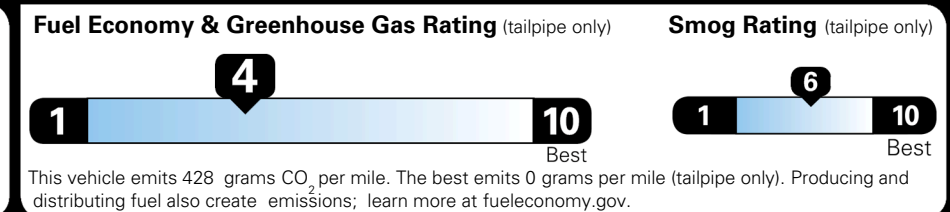

Actual results will vary for many reasons, including driving conditions and how you drive and maintain your vehicle. The average new vehicle gets 29 MPG and costs $8,500 to fuel over 5 years. Cost estimates are based on 15,000 miles per year at $ 3.30 per gallon. MPGe is miles per gasoline gallon equivalent. Vehicle emissions are a significant cause of climate change and smog.

fueleconomy.gov

Calculate personalized estimates and compare vehicles

GOVERNMENT 5-STAR SAFETY RATINGS

Overall Vehicle Score	Not Rated
Based on the combined rating of frontal, side and rollover. Should ONLY be compared to other vehicles of similar size and weight.	
Frontal	Driver ★ ★ ★ ★ ★
Crash	Passenger ★ ★ ★ ★
Based on the risk of injury in a frontal impact. Should ONLY be compared to other vehicles of similar size and weight.	
Side	Front seat Not Rated
Crash	Rear seat Not Rated
Star ratings based on the risk of injury in a side impact.	
Rollover	★ ★ ★ ★
Star ratings based on the risk of rollover in a single-vehicle crash.	

Star ratings range from 1 to 5 stars (★★★★★) with 5 being the highest. Source: National Highway Traffic Safety Administration (NHTSA). www.safercar.gov or 1-888-327-4236

Manufacturer's suggested retail price includes Manufacturer's recommended pre-delivery service. License and title fees, state and local taxes and other dealer installed options and accessories are not included in the manufacturer's suggested retail price.

PARTS CONTENT INFORMATION

FOR VEHICLES IN THIS CAR LINE U.S./CANADIAN PARTS CONTENT: 2 %

MAJOR SOURCES OF FOREIGN PARTS: KOREA: 95%

NOTE: PARTS CONTENT DOES NOT INCLUDE FINAL ASSEMBLY, DISTRIBUTION, OR OTHER NON-PARTS COSTS.

FOR THIS VEHICLE FINAL ASSEMBLY POINT: GWANGMYEONG, KOREA

COUNTRY OF ORIGIN ENGINE (MOTOR): KOREA

TRANSMISSION: KOREA