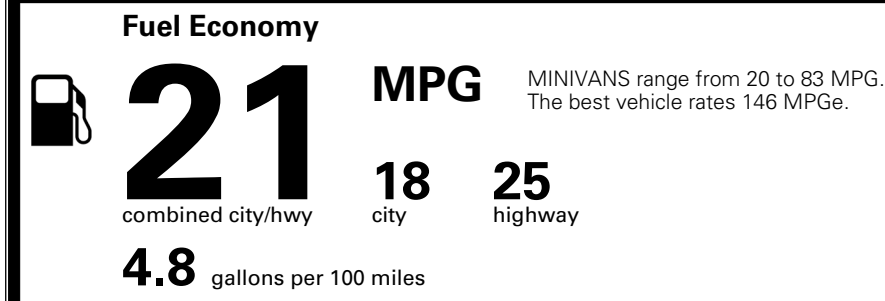

MSRP INCLUDING OPTIONS \$ 42,370.00

INLAND FREIGHT AND HANDLING \$ 1,545.00

TOTAL MANUFACTURER'S SUGGESTED RETAIL PRICE ▶ \$ 43,915.00

TOTAL ADDITIONAL WEIGHT: 11.4

EPA DOT Fuel Economy and Environment

Gasoline Vehicle